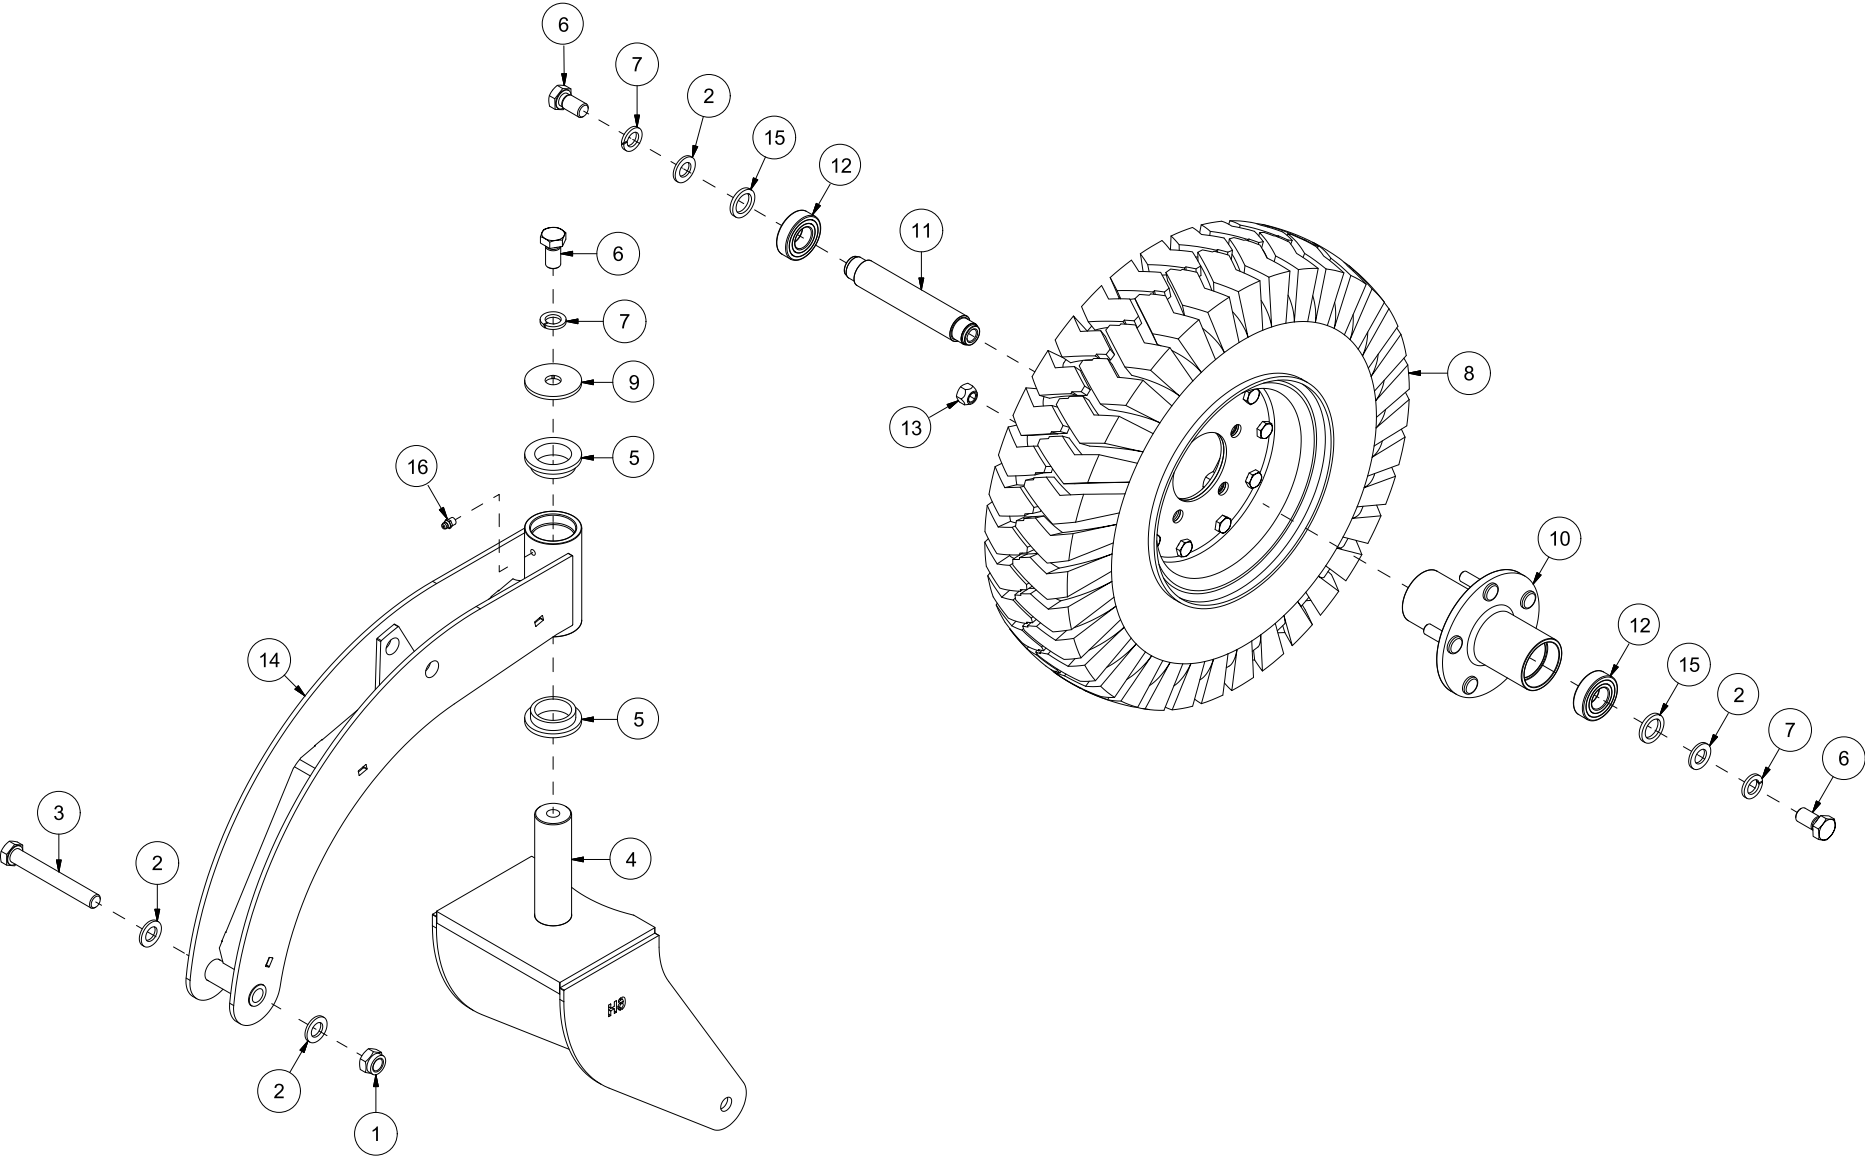

Pos	Qty	Article no	Designation
1	1	2483613	Locking nut M16 EIZn DIN 985
2	4	2531078	Washer M16 EIZn DIN 125
3	1	2422504	Hexagon screw M16x120 EIZn 8.8 DIN 931
4	1	12352049	Wheel fork 6" HTS
5	2	2245023	Plastic bearing Ø39/48x15
6	3	2422485	Hexagon screw M16x30 EIZn 8.8 DIN 933
7	3	2534078	Spring washer M16 EIZn DIN 127
8	1	2941520	Wheel 6.00x9 10L Compl. w/rim
9	1	12352053	Washer Ø17/60x4
10	1	12352050	Hub 5x115
11	1	12352051	Shaft
12	2	2951129	Ball bearings 6205 2RS 25x52x15 DIN 625
13	5	2489614	Hexagon nut M12x1.5 conical
14	1	12352054	Wheel arm HTS
15	2	12352052	Washer
16	1	2478407	Grease nipple Straight M8