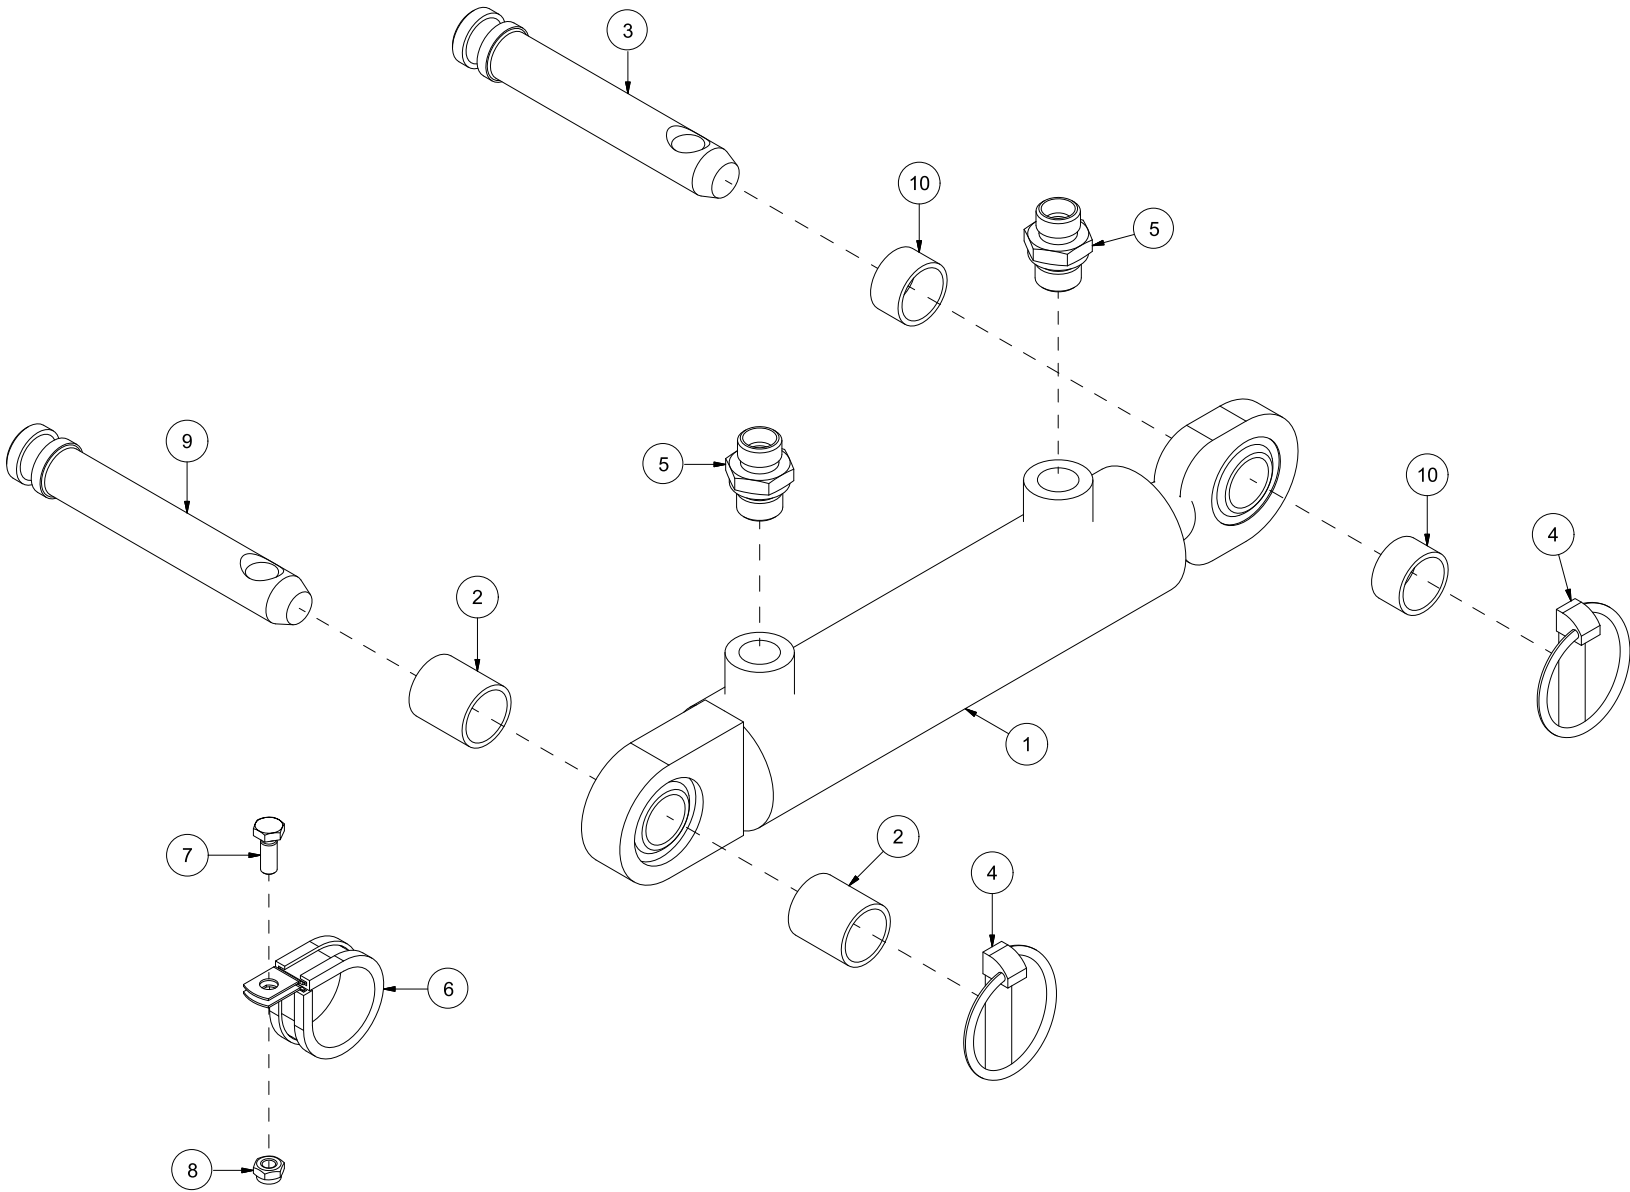

Pos	Qty	Article no	Designation
1	1	2955360	Cylinder 40x42x100 I20I20
2	2	12352010	Sleeve
3	1	2526321	Top strut bolt cat. 1 Ø19x70
4	2	2556142	Locking pin Ø10x40
5	2	2957759	Hexagon nipple GEK BSP 3/8" L10 ED
6	1	2544100	Rubber clamp ABA Ø32mm (HTS/hy)
7	1	2422200	Hexagon screw M6x16 EIZn 8.8 DIN 933
8	1	2483608	Locking nut M6 EIZn DIN 985
9	1	2526322	Top strut bolt cat. 1 Ø19x97
10	2	1235178	Sleeve Ø21/25x14