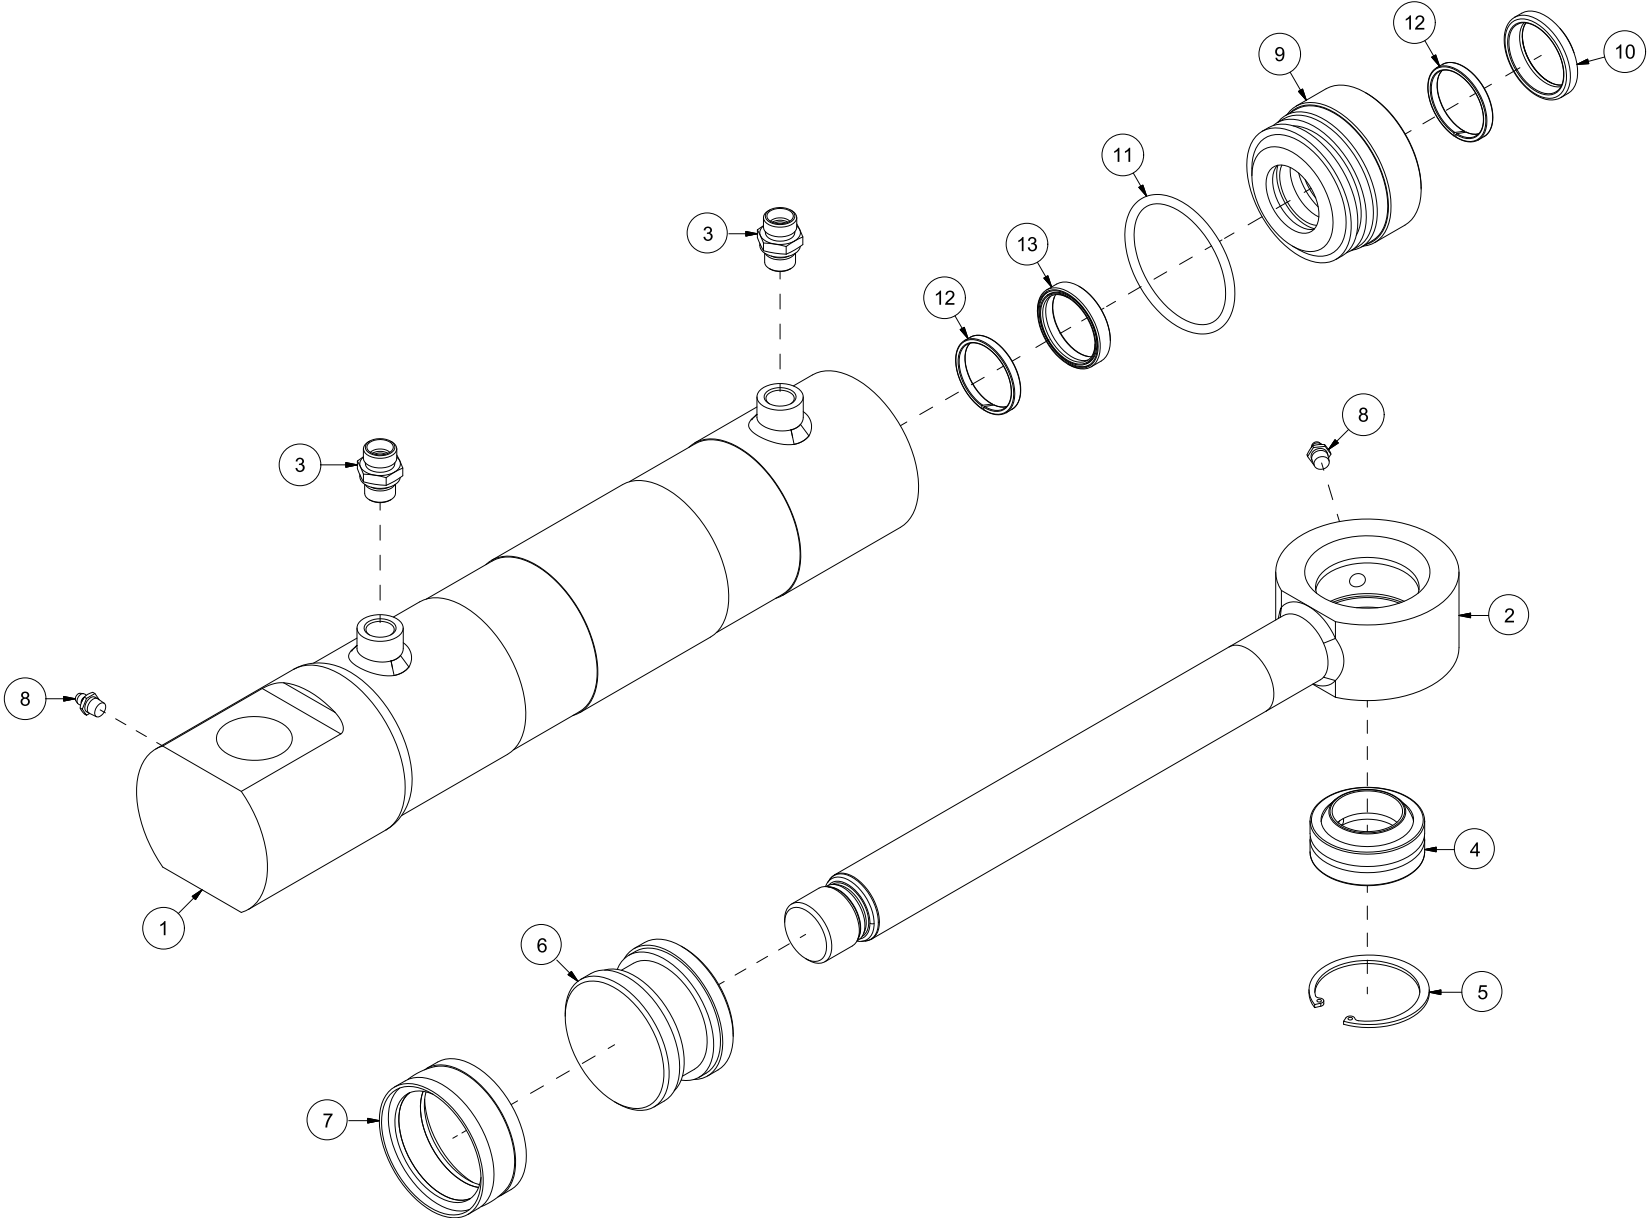

Pos	Qty	Article no	Designation
1	1	1235137	Cylinder tube Ø80 SL250
2	1	1235152	Piston rod Ø40 SL250
3	2	2957749	Hexagon nipple GEK BSP 3/8" L12 ED
4	1	2954140	Spherical bearing GE 40 ES
5	1	2553262	Seeger ring I 62x2,0 DIN 471
6	1	1235153	Piston Ø80
7	1	2234360	Compact seal
8	2	2478410	Grease nipple, straight 1/8"
9	1	1233197	Package Box Ø80
10	1	2232833	Wipers
11	1	2233070	O-ring 72,0-5,0
12	2	1233153	Guide band Ø40
13	1	2232137	Compact seal