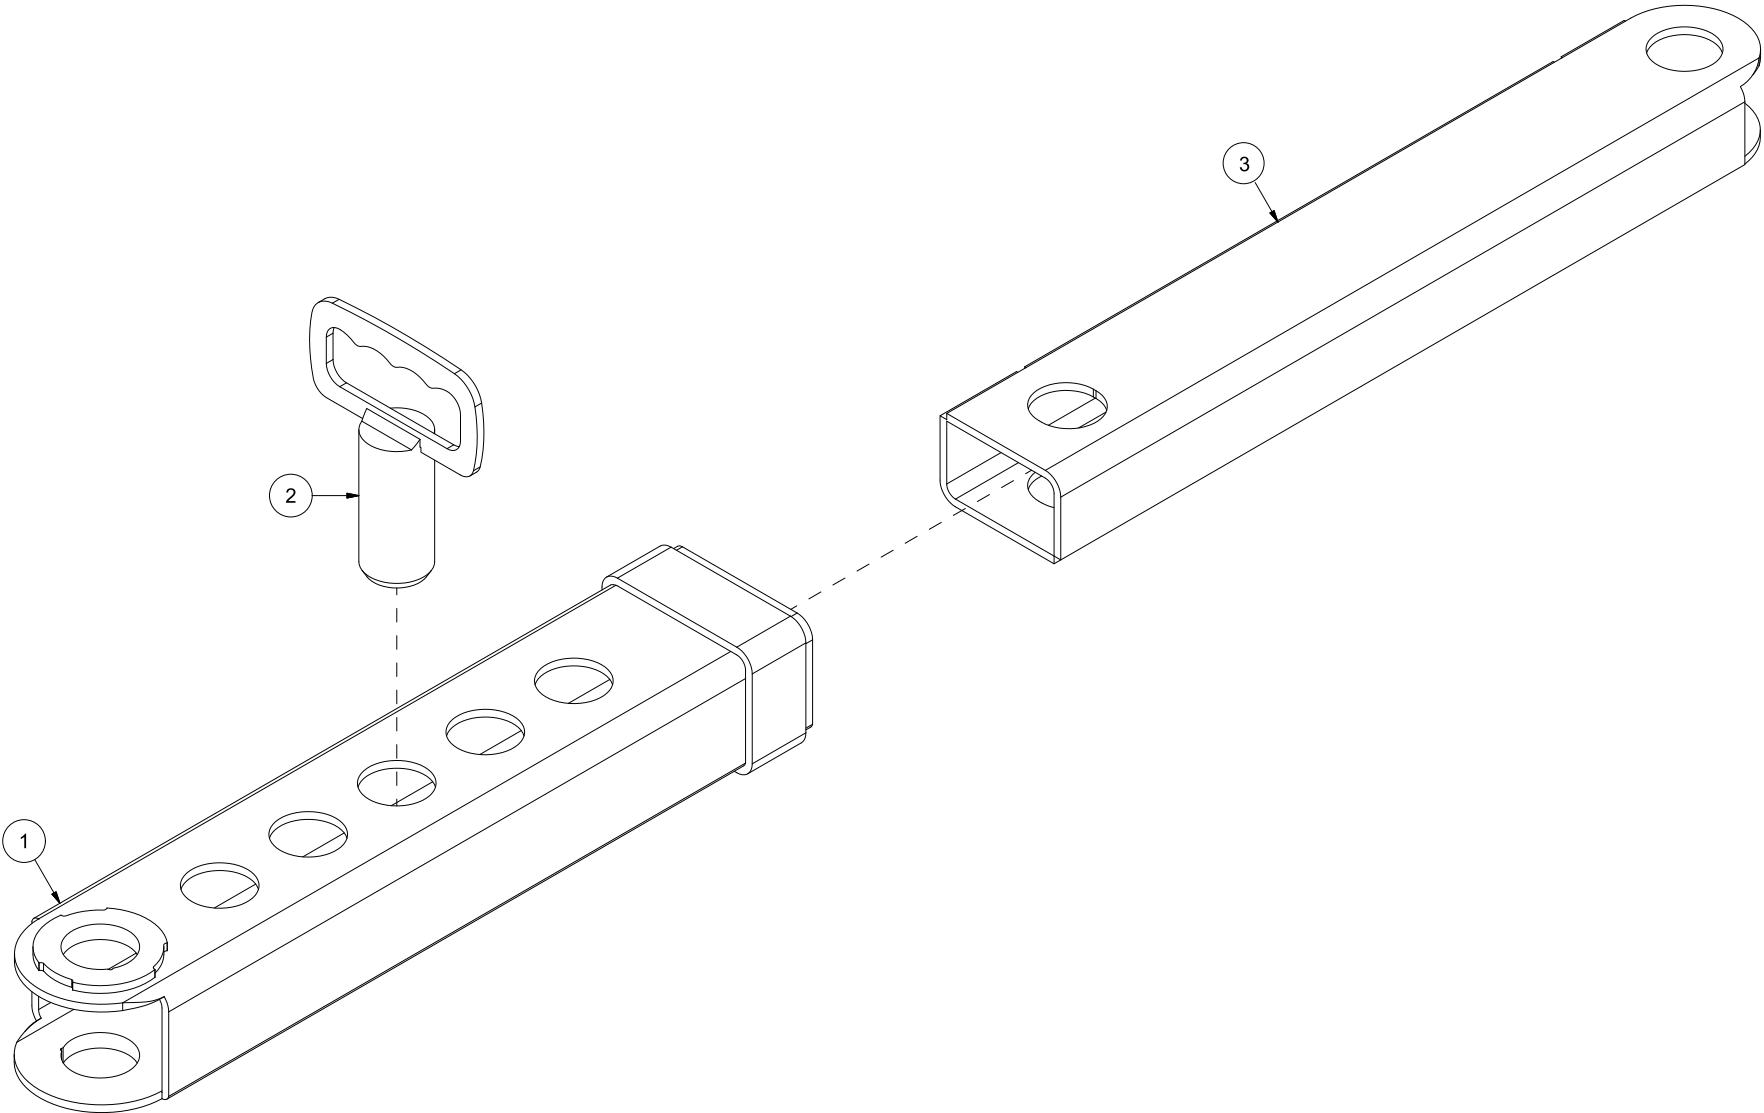

Pos	Qty	Article no	Designation
1	1	1238140	Outer strut
2	1	1238139	Adjustment bolt Ø40
3	1	1238141	Inner strut