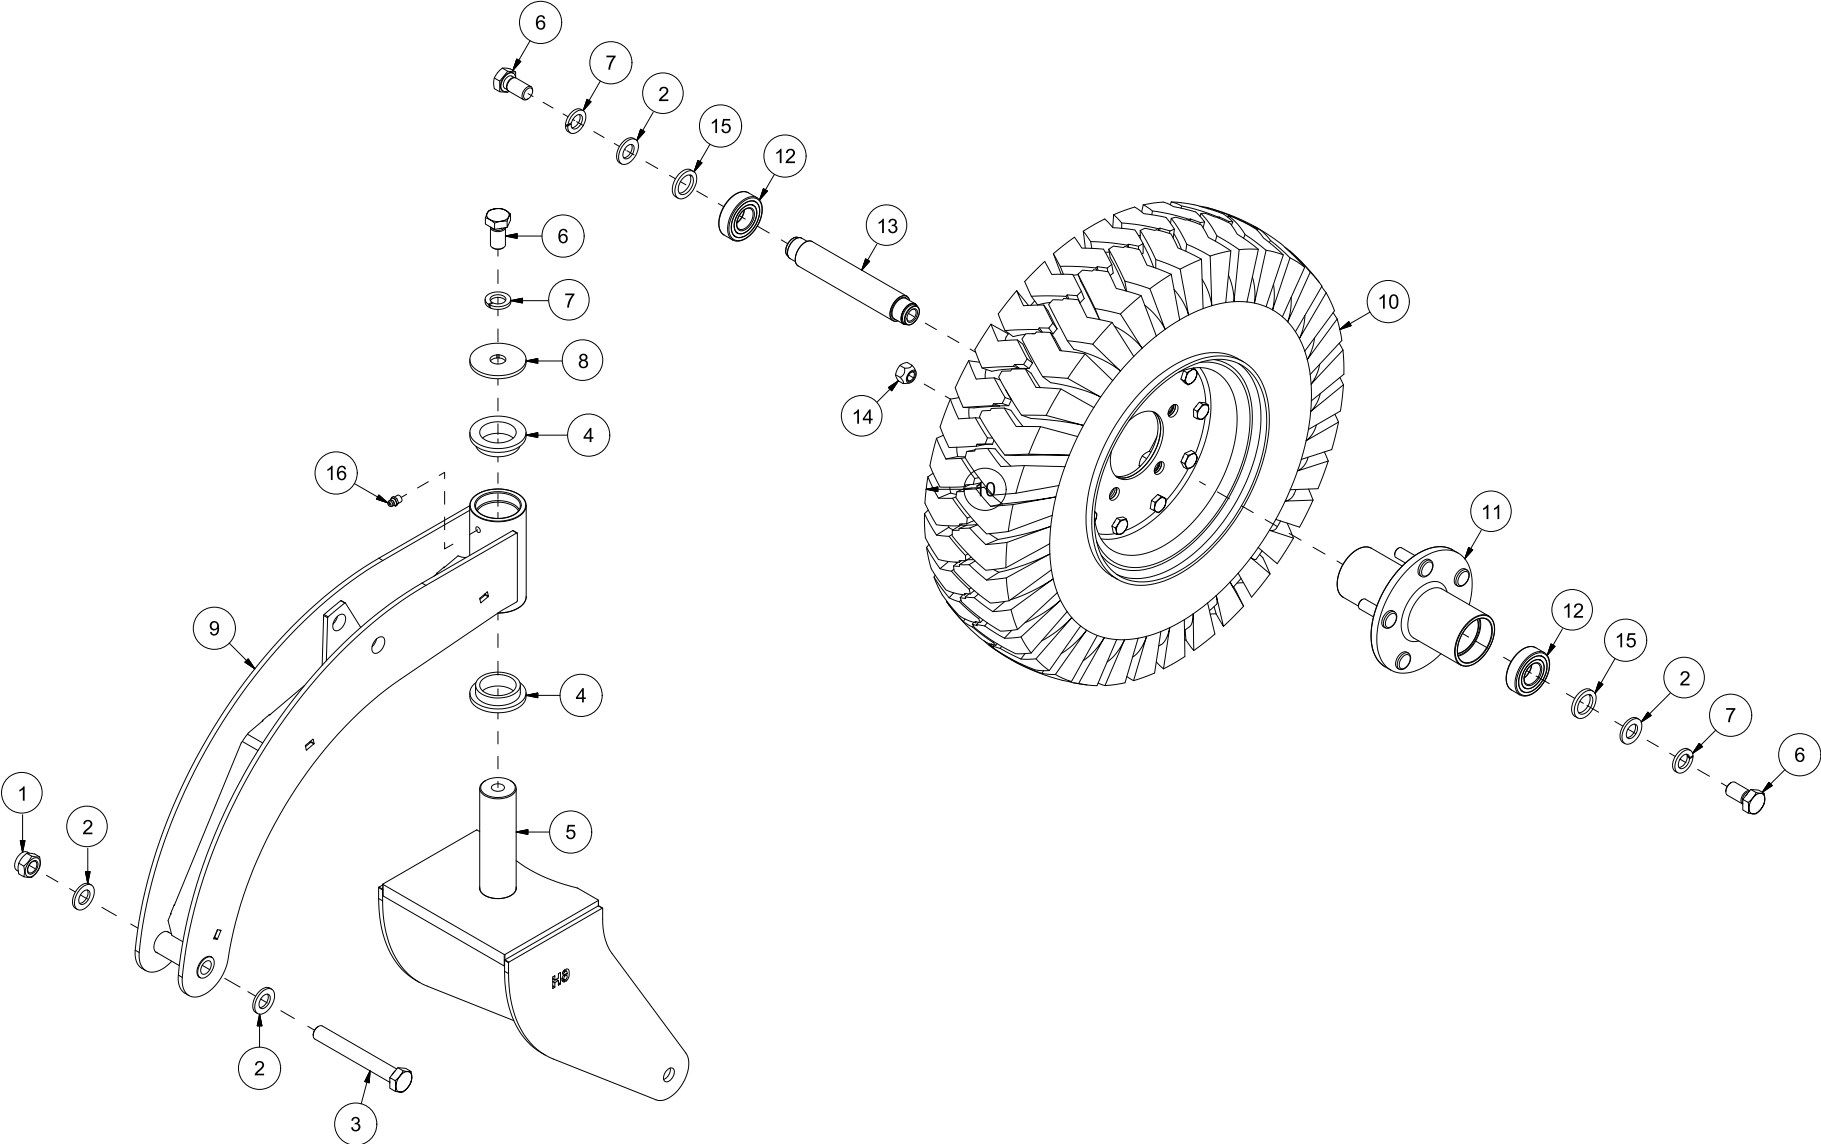

Pos	Qty	Article no	Designation
1	1	2483613	Locking nut M16 EIZn DIN 985
2	4	2531078	Washer M16 EIZn DIN 125
3	1	2422504	Hexagon screw M16x120 EIZn 8.8 DIN 931
4	2	2245023	Plastic bearing Ø39/48x15
5	1	12352049	Wheel fork 6" HTS
6	3	2422485	Hexagon screw M16x30 EIZn 8.8 DIN 933
7	3	2534078	Spring washer M16 EIZn DIN 127
8	1	12352053	Washer Ø17/60x4
9	1	12352054	Wheel arm HTS
10	1	2941520	Wheel 6.00x9 10L Compl. w/rim
11	1	12352050	Hub 5x115
12	2	2951129	Ball bearings 6205 2RS 25x52x15 DIN 625
13	1	12352051	Shaft
14	5	2489614	Hexagon nut M12x1.5 conical
15	2	12352052	Washer
16	1	2478407	Grease nipple Straight M8