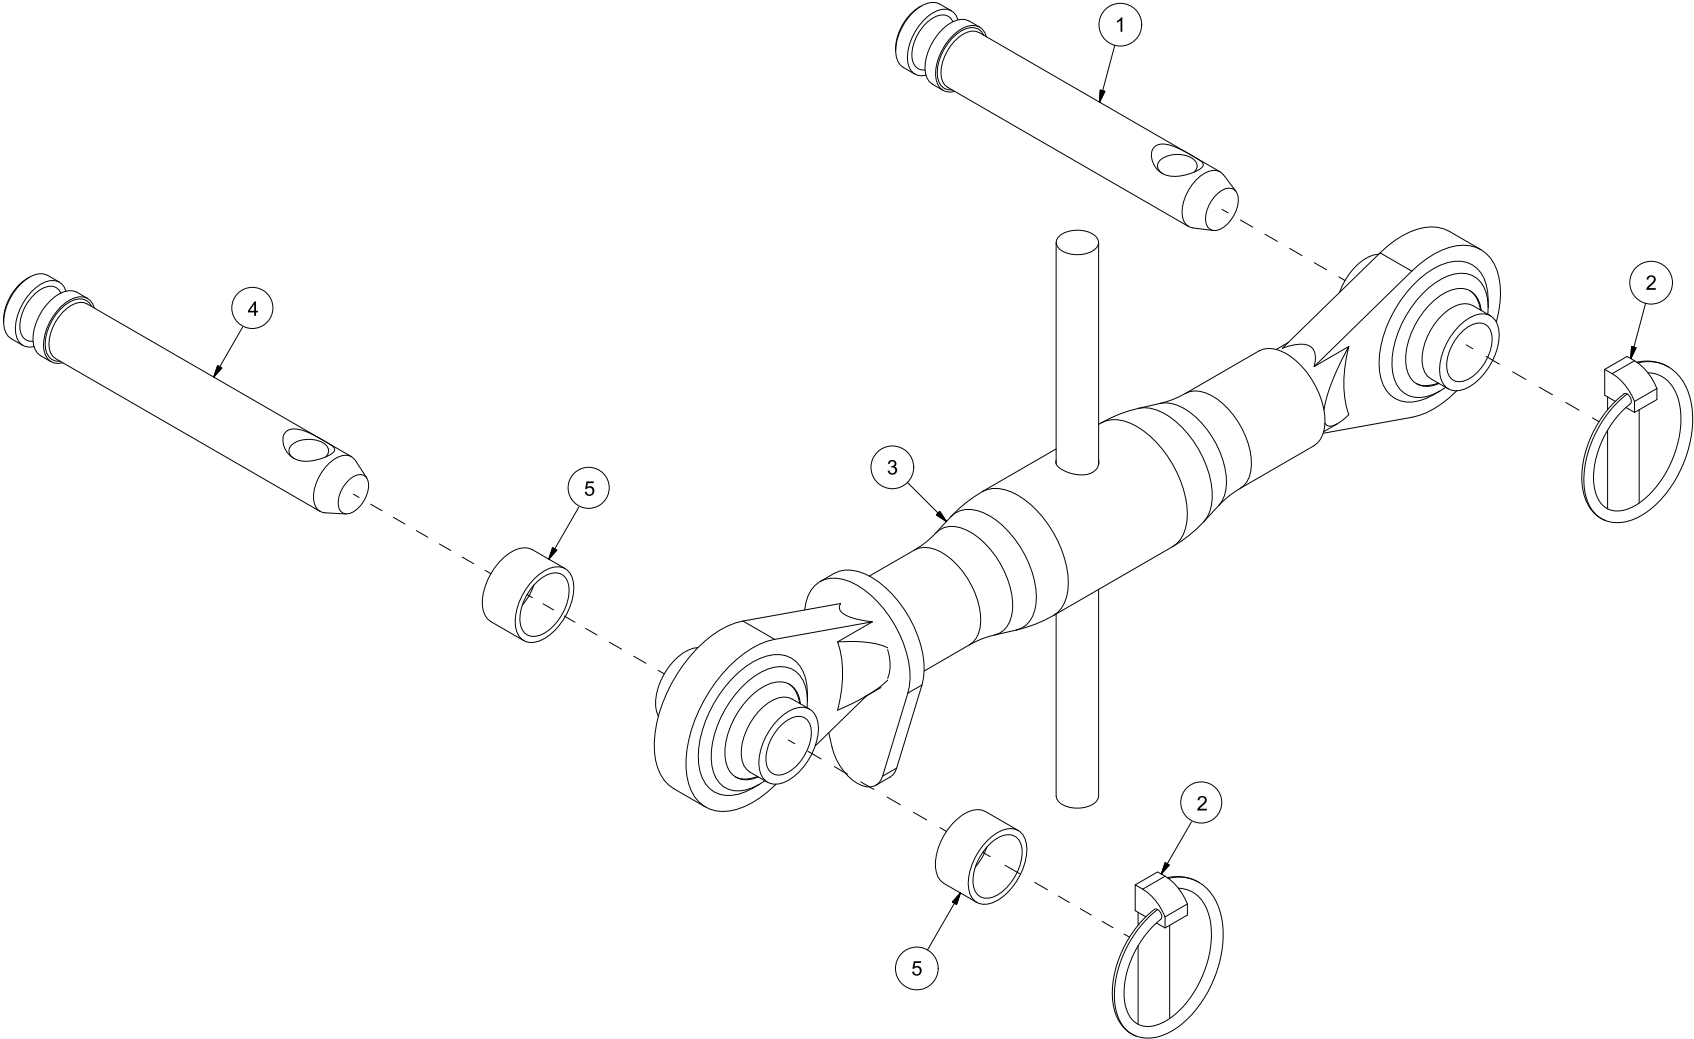

Pos	Qty	Article no	Designation
1	1	2526321	Top strut bolt cat.1 Ø19x70
2	2	2556142	Locking pin Ø10x40
3	1	2551707	Top strut - Turnbuckle 290mm
4	1	2526322	Top strut bolt cat. 1 Ø19x97
5	2	1235178	Sleeve Ø21/25x14