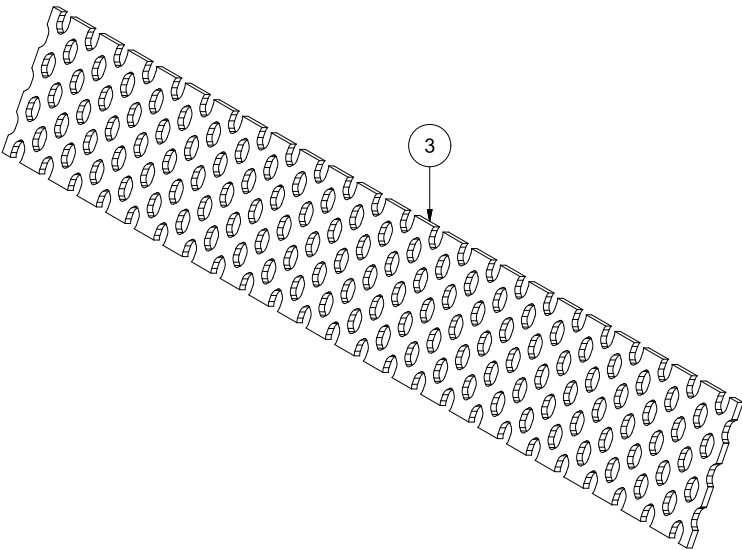

Pos	Qty	Article no	Designation
1	1	2112243	Perforated wear steel 11x200x1525
3	1	2112242	Perforated wear steel 11x200x1220