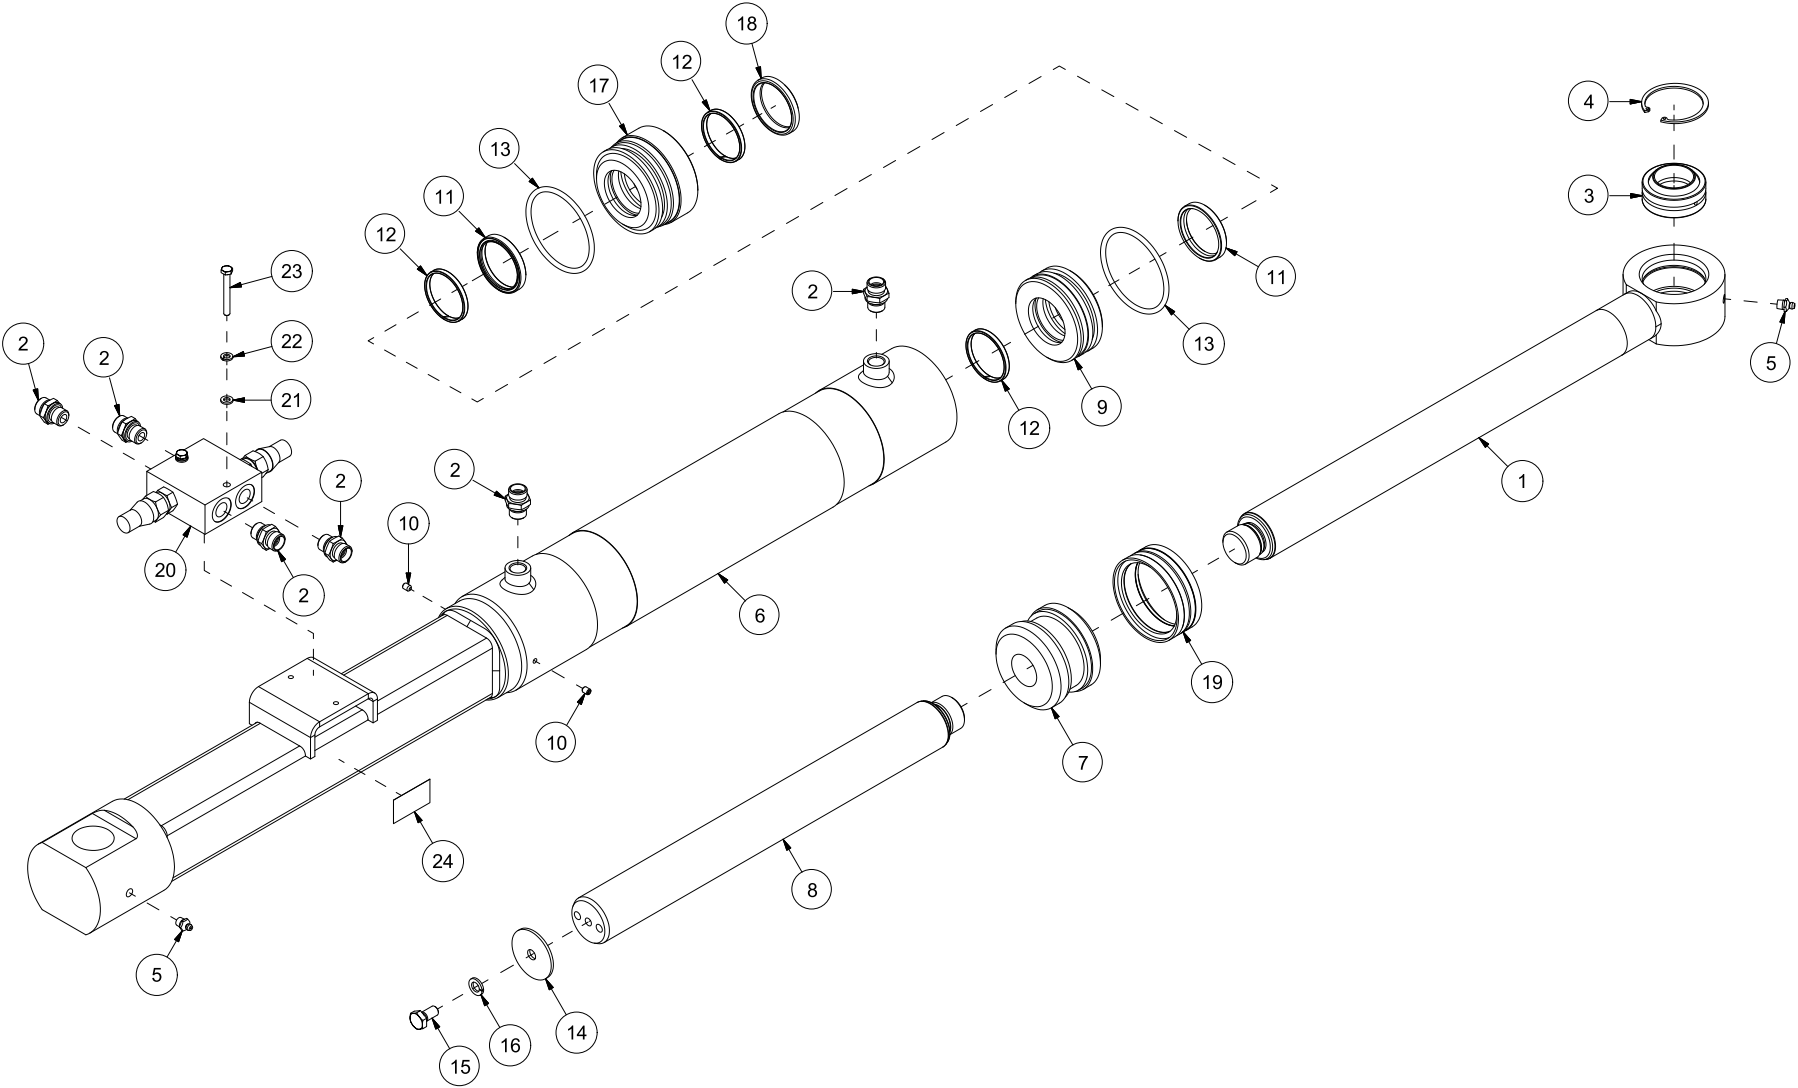

HTS275 Spare parts catalogue

Serial number: from 130001 | up to 150012

CONTENT.....	2
23528001 THREE POINT LINKAGE	4
23528002 DRAWBAR	6
23528003 SCRAPER BLADE.....	8
23528004 ROTATING CYLINDER OF SCRAPER BLADE.....	10
23528005 BOOM SWING CYLINDER	12
23528006 LEFT SIDE SUPPORT WHEEL 6".....	14
23528007 RIGHT SIDE SUPPORT WHEEL 6".....	16
23528008 SUPPORT WHEEL CYLINDER.....	18
23528009 WHEEL TURNBUCKLE	20
23528010 FLAT WEAR STEEL	22
23528011 WEAR STEEL LOCKING HEAD SCREWS	24
23528012 WEAR STEEL WEDGE BOLTS	26
23528013 BOLTS WITHOUT WHEEL/TURNBUCKLE WHEEL	28
23528014 ONE SIDE WHEEL CYLINDER BOLTS.....	30
23528015 PERFORATED WEAR STEEL	32
23528016 WEAR STEEL ICE SCRAPER.....	34
23528017 TWO SIDES WHEEL CYLINDER BOLTS	36
23528018 LEFT SIDE SUPPORT WHEEL 5".....	38
23528019 RIGHT SIDE SUPPORT WHEEL 5".....	40

Pos	Qty	Article no	Designation
1	2	2556142	Locking pin Ø10x40
2	2	2551730	Drawbar bolt cat. 2 Ø28x95
3	1	2935063	Sticker 68x40 CE
4	1	2935064	Sticker 90x48 Instruction manual
5	1	2935090	Sticker 90x48 Transportation position
6	1	12352057	Three-point linkage HTS
7	1	2422365	Hexagon screw M12x100 EIZn 8.8 DIN 933
8	3	2531069	Washer M12 EIZn DIN 125
9	2	2483611	Locking nut M12 EIZn DIN 985
10	1	12352023	Bolt Ø40
11	1	2422352	Hexagon screw M12x40 EIZn 8.8 DIN 933
12	1	12352022	Assembly bolt Ø40
23	2	2533095	Washer Ø26/45x4

Pos	Qty	Article no	Designation
1	1	1235192	Center screw
2	1	1235191	Rotation arm 286°
3	1	2534069	Spring washer M12 EIZn DIN 127
4	1	2472330	Hex cylinder screw M12x20 EIZn DIN 912
5	1	2478410	Grease nipple, straight 1/8"
6	1	2935150	Sticker Duun 160x160
7	2	2935089	Sticker 90x48 Risk of legs crushing
21	1	1238135	Washer Ø17/60x5
24	1	2534078	Spring washer M16 EIZn DIN 127
25	1	2422485	Hexagon screw M16x30 EIZn 8.8 DIN 933
26	1	12354001	Scraper blade HTS275