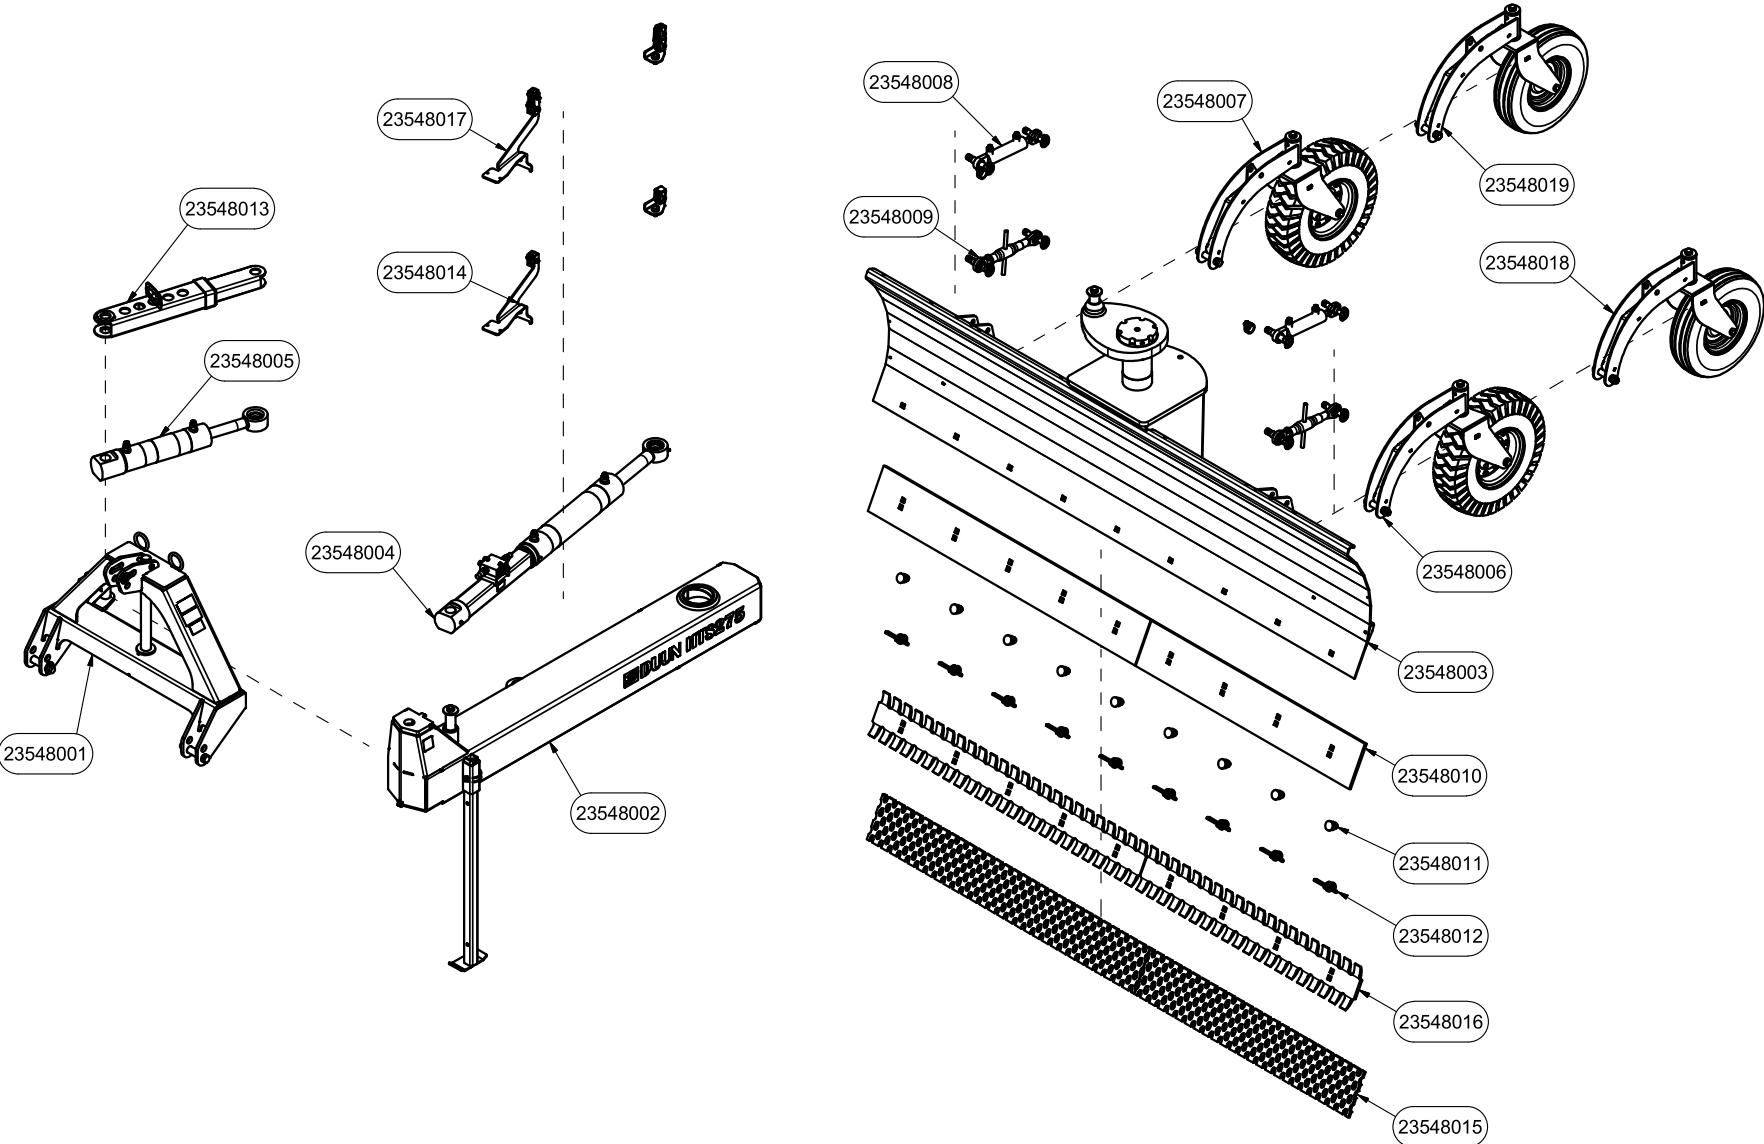

HTS275 Spare parts catalogue

Serial number: from 130001 | up to 150012

CONTENT.....	2
23528001 THREE POINT LINKAGE	4
23528002 DRAWBAR	6
23528003 SCRAPER BLADE.....	8
23528004 ROTATING CYLINDER OF SCRAPER BLADE.....	10
23528005 BOOM SWING CYLINDER	12
23528006 LEFT SIDE SUPPORT WHEEL 6".....	14
23528007 RIGHT SIDE SUPPORT WHEEL 6".....	16
23528008 SUPPORT WHEEL CYLINDER.....	18
23528009 WHEEL TURNBUCKLE	20
23528010 FLAT WEAR STEEL	22
23528011 WEAR STEEL LOCKING HEAD SCREWS	24
23528012 WEAR STEEL WEDGE BOLTS	26
23528013 BOLTS WITHOUT WHEEL/TURNBUCKLE WHEEL	28
23528014 ONE SIDE WHEEL CYLINDER BOLTS.....	30
23528015 PERFORATED WEAR STEEL	32
23528016 WEAR STEEL ICE SCRAPER.....	34
23528017 TWO SIDES WHEEL CYLINDER BOLTS	36
23528018 LEFT SIDE SUPPORT WHEEL 5".....	38
23528019 RIGHT SIDE SUPPORT WHEEL 5".....	40

Pos	Qty	Article no	Designation
1	2	2556142	Locking pin Ø10x40
2	2	2551730	Drawbar bolt cat. 2 Ø28x95
3	1	2935063	Sticker 68x40 CE
4	1	2935064	Sticker 90x48 Instruction manual
5	1	2935090	Sticker 90x48 Transportation position
6	1	12352057	Three-point linkage HTS
7	1	2422365	Hexagon screw M12x100 EIZn 8.8 DIN 933
8	3	2531069	Washer M12 EIZn DIN 125
9	2	2483611	Locking nut M12 EIZn DIN 985
10	1	12352023	Bolt Ø40
11	1	2422352	Hexagon screw M12x40 EIZn 8.8 DIN 933
12	1	12352022	Assembly bolt Ø40
23	2	2533095	Washer Ø26/45x4

Pos	Qty	Article no	Designation
1	1	2483613	Locking nut M16 EIZn DIN 985
2	3	2531078	Washer M16 EIZn DIN 125
3	1	2422504	Hexagon screw M16x120 EIZn 8.8 DIN 931
4	2	2245023	Plastic bearing Ø39/48x15
5	1	2422485	Hexagon screw M16x30 EIZn 8.8 DIN 933
6	2	2534078	Spring washer M16 EIZn DIN 127
7	1	12352053	Washer Ø17/60x4
8	1	12352054	Wheel arm HTS
9	1	2478407	Grease nipple Straight M8
10	1	2941500	Wheel 5.00x8 6L Complete with hub
11	1	2422510	Hexagon screw M16x180 EIZn 8.8 DIN 931
12	1	2481613	Hexagon nut M16 EIZn DIN 934
13	1	12352046	Wheel fork 5" HTS