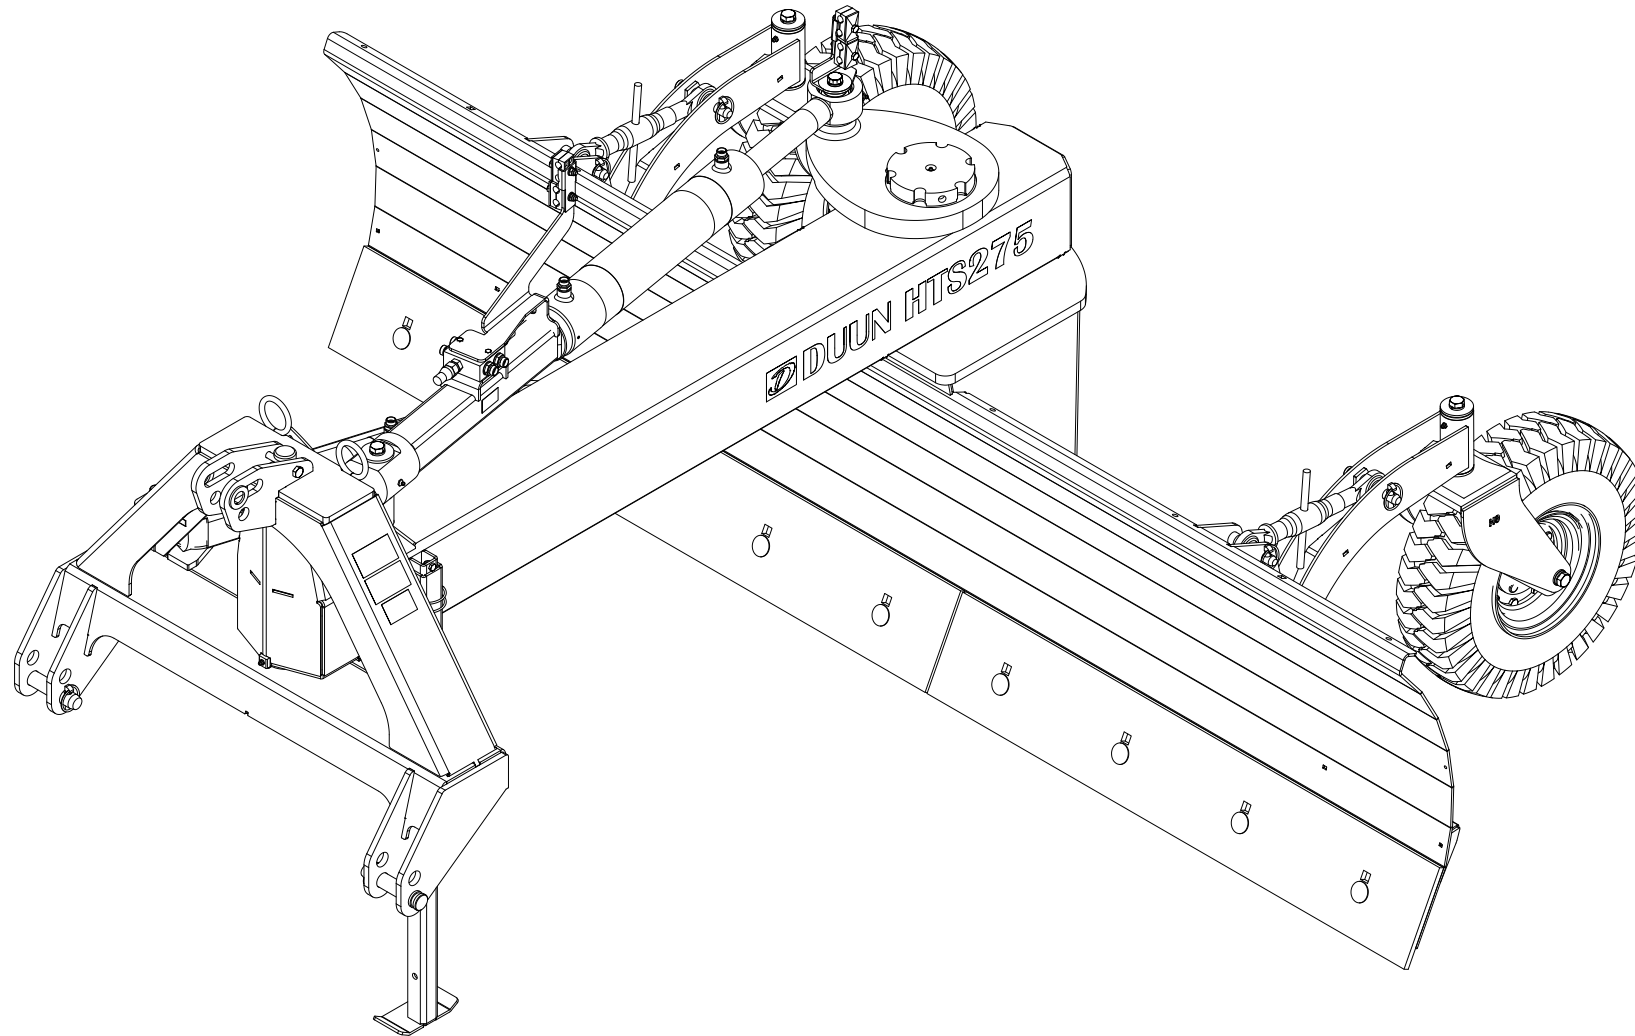

HTS275 Spare parts catalogue

Serial number: from 130001 | up to 150012

CONTENT.....	2
23528001 THREE POINT LINKAGE	4
23528002 DRAWBAR	6
23528003 SCRAPER BLADE.....	8
23528004 ROTATING CYLINDER OF SCRAPER BLADE.....	10
23528005 BOOM SWING CYLINDER	12
23528006 LEFT SIDE SUPPORT WHEEL 6".....	14
23528007 RIGHT SIDE SUPPORT WHEEL 6".....	16
23528008 SUPPORT WHEEL CYLINDER.....	18
23528009 WHEEL TURNBUCKLE	20
23528010 FLAT WEAR STEEL	22
23528011 WEAR STEEL LOCKING HEAD SCREWS	24
23528012 WEAR STEEL WEDGE BOLTS	26
23528013 BOLTS WITHOUT WHEEL/TURNBUCKLE WHEEL	28
23528014 ONE SIDE WHEEL CYLINDER BOLTS.....	30
23528015 PERFORATED WEAR STEEL	32
23528016 WEAR STEEL ICE SCRAPER.....	34
23528017 TWO SIDES WHEEL CYLINDER BOLTS	36
23528018 LEFT SIDE SUPPORT WHEEL 5".....	38
23528019 RIGHT SIDE SUPPORT WHEEL 5".....	40

Pos	Qty	Article no	Designation
1	2	2556142	Locking pin Ø10x40
2	2	2551730	Drawbar bolt cat. 2 Ø28x95
3	1	2935063	Sticker 68x40 CE
4	1	2935064	Sticker 90x48 Instruction manual
5	1	2935090	Sticker 90x48 Transportation position
6	1	12352057	Three-point linkage HTS
7	1	2422365	Hexagon screw M12x100 EIZn 8.8 DIN 933
8	3	2531069	Washer M12 EIZn DIN 125
9	2	2483611	Locking nut M12 EIZn DIN 985
10	1	12352023	Bolt Ø40
11	1	2422352	Hexagon screw M12x40 EIZn 8.8 DIN 933
12	1	12352022	Assembly bolt Ø40
23	2	2533095	Washer Ø26/45x4