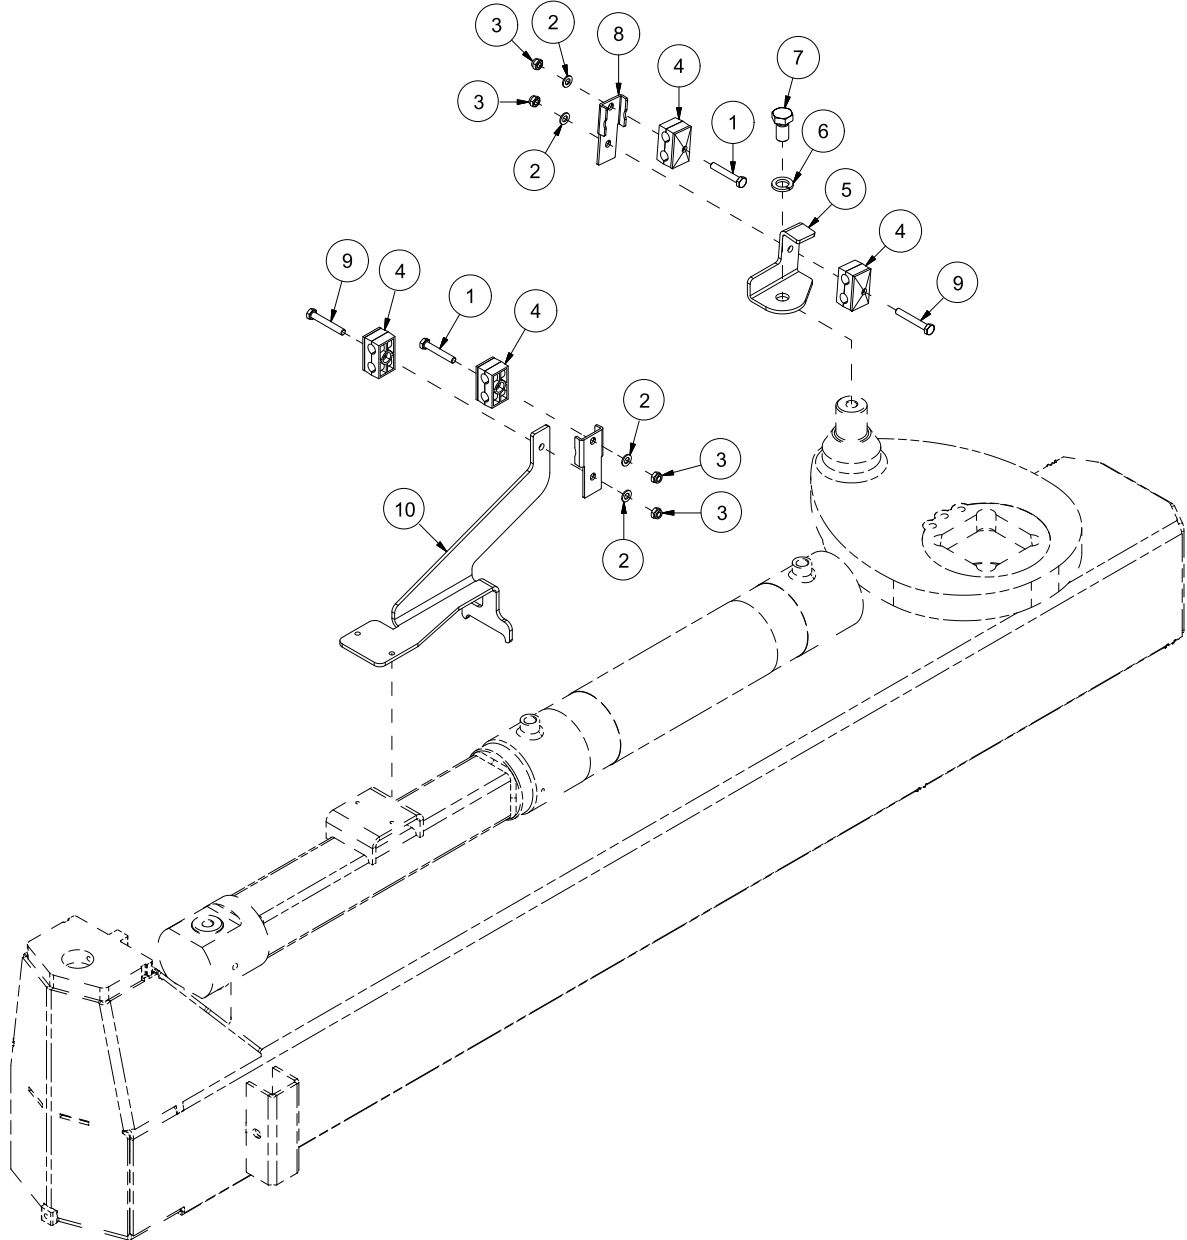

Pos	Qty	Article no	Designation
1	1	2483613	Locking nut M16 EIZn DIN 985
2	4	2531078	Washer M16 EIZn DIN 125
3	1	2422504	Hexagon screw M16x120 EIZn 8.8 DIN 931
4	2	2245023	Plastic bearing Ø39/48x15
5	1	12352049	Wheel fork 6" HTS
6	3	2422485	Hexagon screw M16x30 EIZn 8.8 DIN 933
7	3	2534078	Spring washer M16 EIZn DIN 127
8	1	12352053	Washer Ø17/60x4
9	1	12352054	Wheel arm HTS
10	1	2941520	Wheel 6.00x9 10L Compl. w/rim
11	1	12352050	Hub 5x115
12	2	2951129	Ball bearings 6205 2RS 25x52x15 DIN 625
13	1	12352051	Shaft
14	5	2489614	Hexagon nut M12x1.5 conical
15	2	12352052	Washer
16	1	2478407	Grease nipple Straight M8

Pos	Qty	Article no	Designation
1	9	1233185	Washer Ø38x4
2	9	2526330	Wedge 20.5x125 curved w/wart
3	9	2526331	Wedge bolt 16x47 mm

Pos	Qty	Article no	Designation
1	1	1238140	Outer strut
2	1	1238139	Adjustment bolt Ø40
3	1	1238141	Inner strut

Pos	Qty	Article no	Designation
1	2	2422256	Hexagon screw M8x50 EIZn 8.8 DIN 931
2	2	2531047	Washer M8 EIZn DIN 125
3	2	2483609	Locking nut M8 EIZn DIN 985
4	2	4251206	Hose holder
5	1	1235122	Rear hose attachment
6	1	2534078	Spring washer M16 EIZn DIN 127
7	1	2422485	Hexagon screw M16x30 EIZn 8.8 DIN 933
8	1	12353008	Rear hose attachment

Pos	Qty	Article no	Designation
1	2	2422256	Hexagon screw M8x50 EIZn 8.8 DIN 931
2	4	2531047	Washer M8 EIZn DIN 125
3	4	2483609	Locking nut M8 EIZn DIN 985
4	4	4251206	Hose holder
5	1	1235122	Rear hose attachment
6	1	2534078	Spring washer M16 EIZn DIN 127
7	1	2422485	Hexagon screw M16x30 EIZn 8.8 DIN 933
8	2	1235188	Plate for double wheel adjustment
9	2	2422258	Hexagon screw M8x55 EIZn 8.8 DIN 931
10	1	12353008	Rear hose attachment