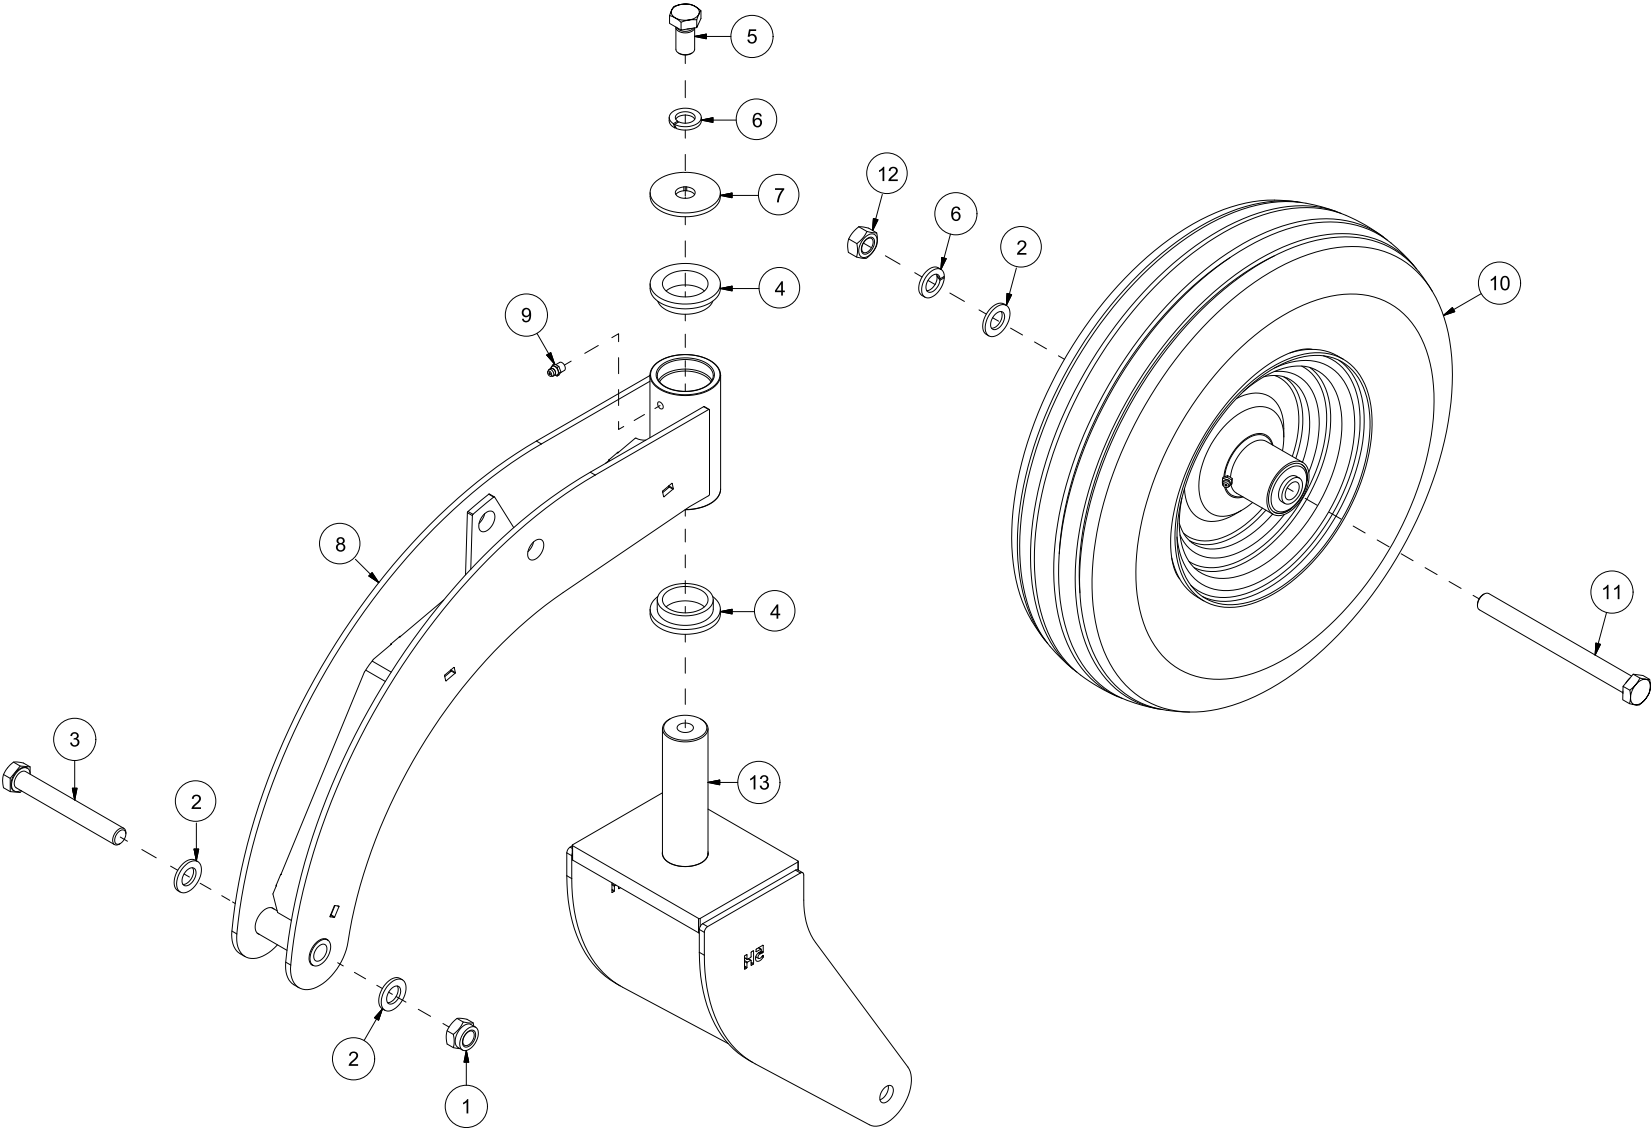

Pos	Qty	Article no	Designation
1	2	2422256	Hexagon screw M8x50 EIZn 8.8 DIN 931
2	2	2531047	Washer M8 EIZn DIN 125
3	2	2483609	Locking nut M8 EIZn DIN 985
4	2	4251206	Hose holder
5	1	1235122	Rear hose attachment
6	1	2534078	Spring washer M16 EIZn DIN 127
7	1	2422485	Hexagon screw M16x30 EIZn 8.8 DIN 933
8	1	12353008	Rear hose attachment

Pos	Qty	Article no	Designation
1	2	2422256	Hexagon screw M8x50 EIZn 8.8 DIN 931
2	4	2531047	Washer M8 EIZn DIN 125
3	4	2483609	Locking nut M8 EIZn DIN 985
4	4	4251206	Hose holder
5	1	1235122	Rear hose attachment
6	1	2534078	Spring washer M16 EIZn DIN 127
7	1	2422485	Hexagon screw M16x30 EIZn 8.8 DIN 933
8	2	1235188	Plate for double wheel adjustment
9	2	2422258	Hexagon screw M8x55 EIZn 8.8 DIN 931
10	1	12353008	Rear hose attachment