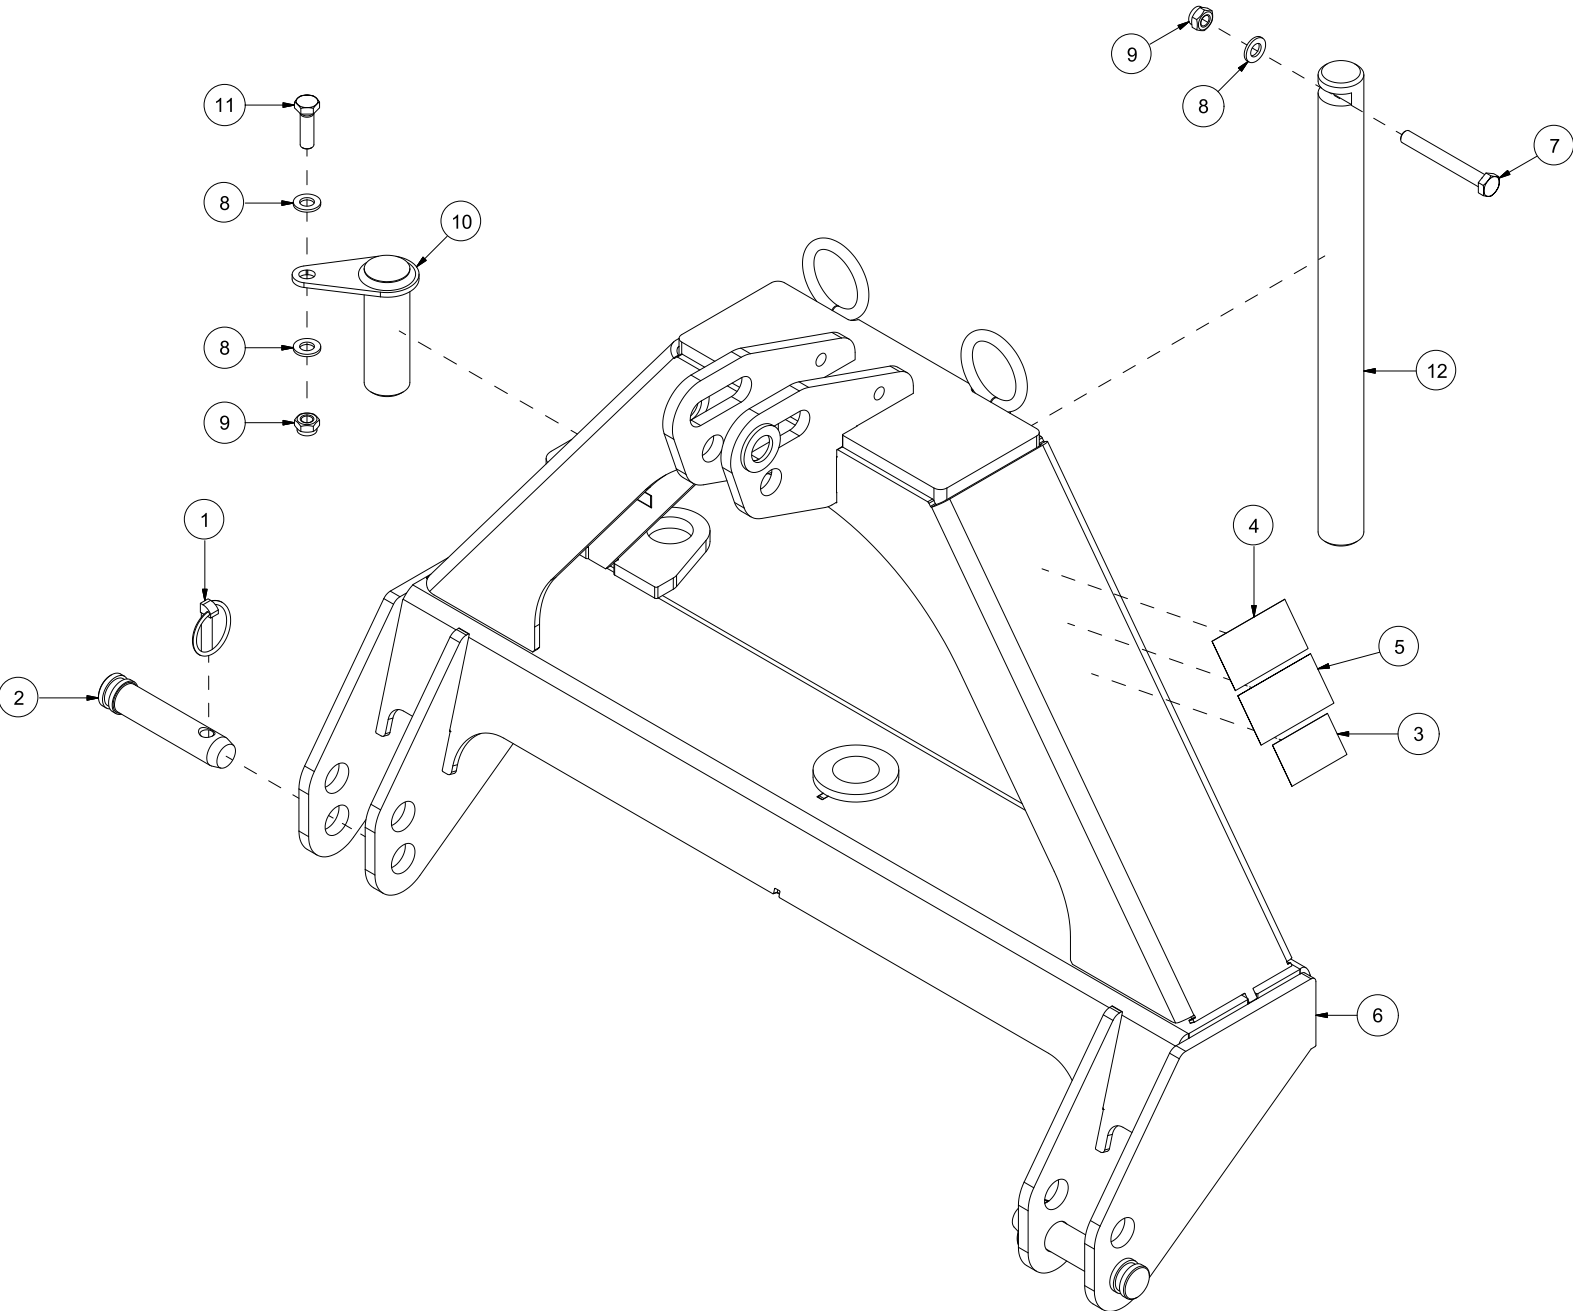

HTS275 Spare parts catalogue

Serial number: from 130001 | up to 150012

CONTENT.....	2
23528001 THREE POINT LINKAGE	4
23528002 DRAWBAR	6
23528003 SCRAPER BLADE.....	8
23528004 ROTATING CYLINDER OF SCRAPER BLADE.....	10
23528005 BOOM SWING CYLINDER	12
23528006 LEFT SIDE SUPPORT WHEEL 6".....	14
23528007 RIGHT SIDE SUPPORT WHEEL 6".....	16
23528008 SUPPORT WHEEL CYLINDER.....	18
23528009 WHEEL TURNBUCKLE	20
23528010 FLAT WEAR STEEL	22
23528011 WEAR STEEL LOCKING HEAD SCREWS	24
23528012 WEAR STEEL WEDGE BOLTS	26
23528013 BOLTS WITHOUT WHEEL/TURNBUCKLE WHEEL	28
23528014 ONE SIDE WHEEL CYLINDER BOLTS.....	30
23528015 PERFORATED WEAR STEEL	32
23528016 WEAR STEEL ICE SCRAPER.....	34
23528017 TWO SIDES WHEEL CYLINDER BOLTS	36
23528018 LEFT SIDE SUPPORT WHEEL 5".....	38
23528019 RIGHT SIDE SUPPORT WHEEL 5".....	40

Pos	Qty	Article no	Designation
1	2	2556142	Locking pin Ø10x40
2	2	2551730	Drawbar bolt cat. 2 Ø28x95
3	1	2935063	Sticker 68x40 CE
4	1	2935064	Sticker 90x48 Instruction manual
5	1	2935090	Sticker 90x48 Transportation position
6	1	12352057	Three-point linkage HTS
7	1	2422365	Hexagon screw M12x100 EIZn 8.8 DIN 933
8	3	2531069	Washer M12 EIZn DIN 125
9	2	2483611	Locking nut M12 EIZn DIN 985
10	1	12352023	Bolt Ø40
11	1	2422352	Hexagon screw M12x40 EIZn 8.8 DIN 933
12	1	12352022	Assembly bolt Ø40
23	2	2533095	Washer Ø26/45x4

Pos	Qty	Article no	Designation
1	1	1235192	Center screw
2	1	1235191	Rotation arm 286°
3	1	2534069	Spring washer M12 EIZn DIN 127
4	1	2472330	Hex cylinder screw M12x20 EIZn DIN 912
5	1	2478410	Grease nipple, straight 1/8"
6	1	2935150	Sticker Duun 160x160
7	2	2935089	Sticker 90x48 Risk of legs crushing
21	1	1238135	Washer Ø17/60x5
24	1	2534078	Spring washer M16 EIZn DIN 127
25	1	2422485	Hexagon screw M16x30 EIZn 8.8 DIN 933
26	1	12354001	Scraper blade HTS275