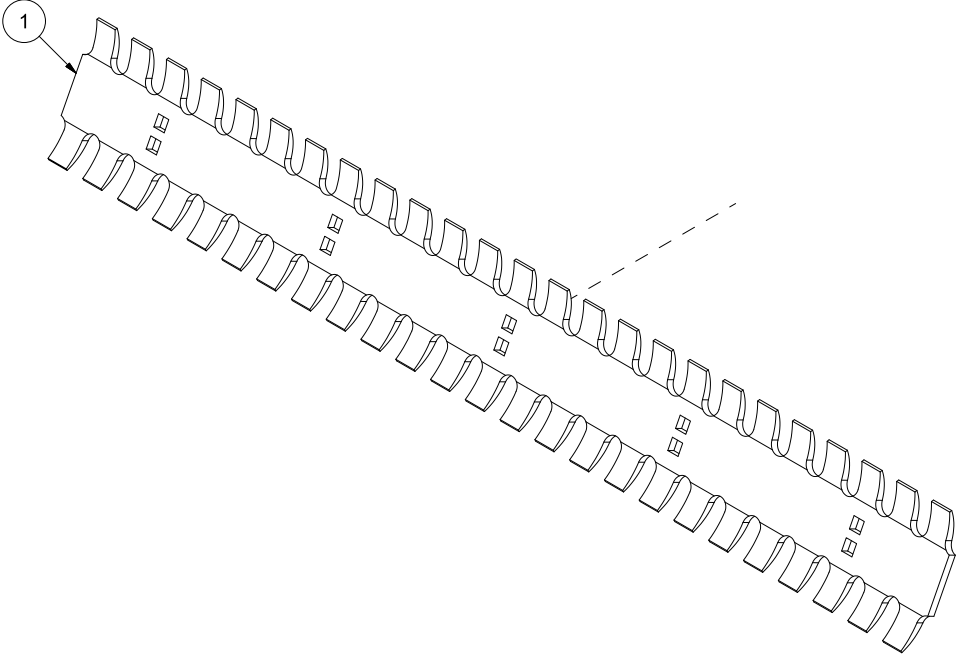

Pos	Qty	Article no	Designation
1	1	2112233	Wear steel ice scraper 12x193x1525
2	1	2112232	Wear steel ice scraper 12x193x1220