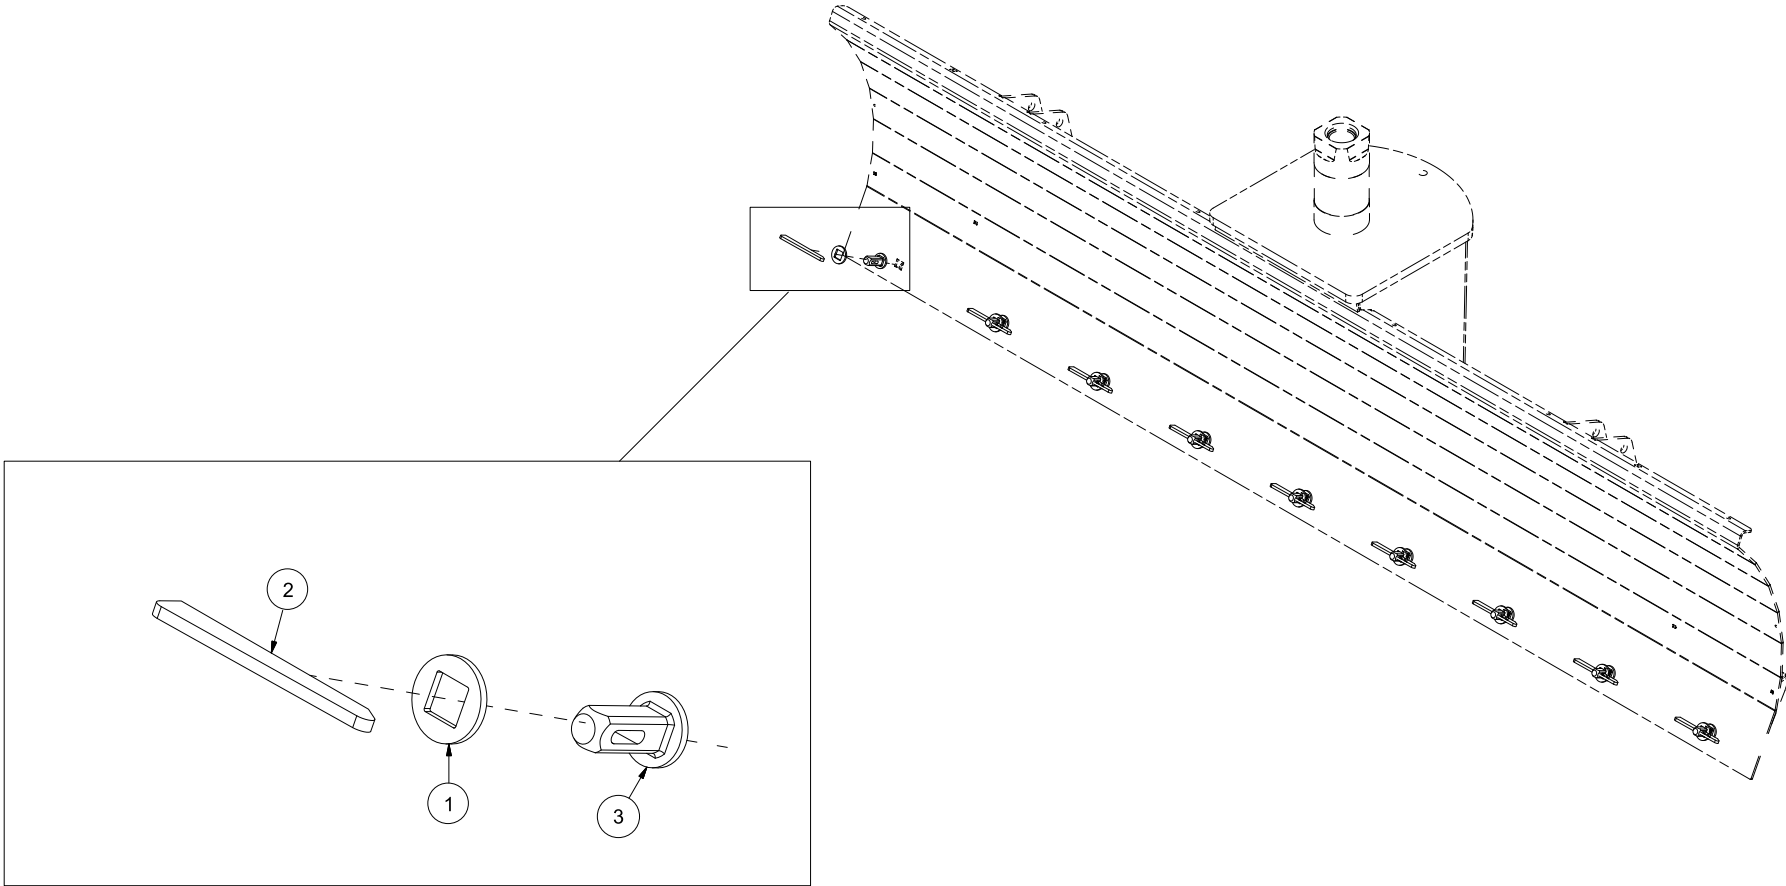

Pos	Qty	Article no	Designation
1	9	1233185	Washer Ø38x4
2	9	2526330	Wedge 20.5x125 curved w/wart
3	9	2526331	Wedge bolt 16x47 mm