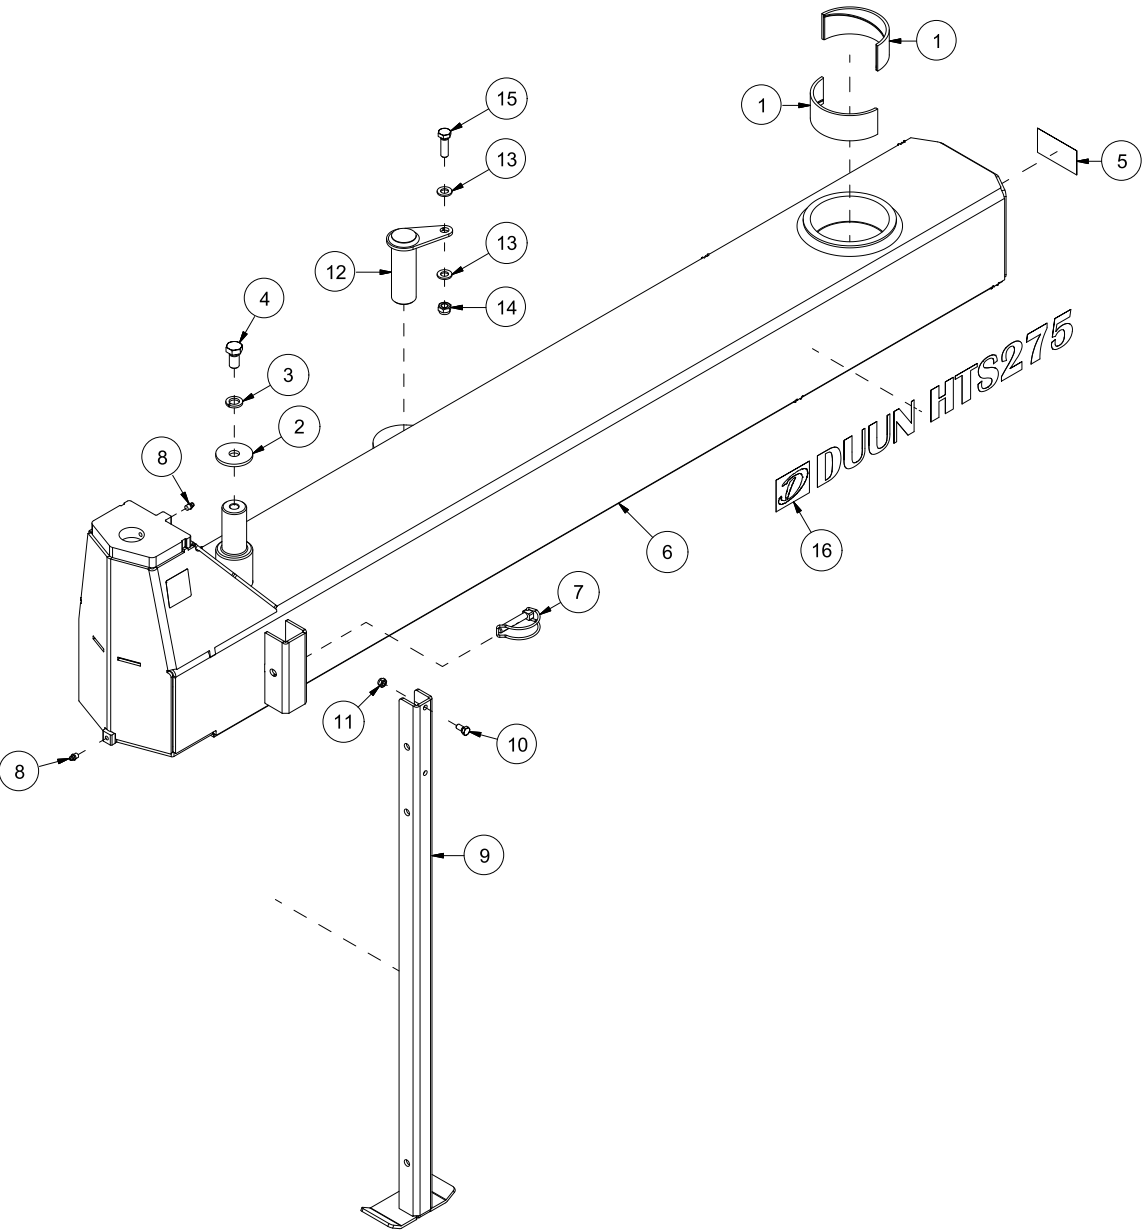

HTS275 Spare parts catalogue

Serial number: from 130001 | up to 150012

CONTENT.....	2
23528001 THREE POINT LINKAGE	4
23528002 DRAWBAR	6
23528003 SCRAPER BLADE.....	8
23528004 ROTATING CYLINDER OF SCRAPER BLADE.....	10
23528005 BOOM SWING CYLINDER	12
23528006 LEFT SIDE SUPPORT WHEEL 6".....	14
23528007 RIGHT SIDE SUPPORT WHEEL 6".....	16
23528008 SUPPORT WHEEL CYLINDER.....	18
23528009 WHEEL TURNBUCKLE	20
23528010 FLAT WEAR STEEL	22
23528011 WEAR STEEL LOCKING HEAD SCREWS	24
23528012 WEAR STEEL WEDGE BOLTS	26
23528013 BOLTS WITHOUT WHEEL/TURNBUCKLE WHEEL	28
23528014 ONE SIDE WHEEL CYLINDER BOLTS.....	30
23528015 PERFORATED WEAR STEEL	32
23528016 WEAR STEEL ICE SCRAPER.....	34
23528017 TWO SIDES WHEEL CYLINDER BOLTS	36
23528018 LEFT SIDE SUPPORT WHEEL 5".....	38
23528019 RIGHT SIDE SUPPORT WHEEL 5".....	40

Pos	Qty	Article no	Designation
1	2	2556142	Locking pin Ø10x40
2	2	2551730	Drawbar bolt cat. 2 Ø28x95
3	1	2935063	Sticker 68x40 CE
4	1	2935064	Sticker 90x48 Instruction manual
5	1	2935090	Sticker 90x48 Transportation position
6	1	12352057	Three-point linkage HTS
7	1	2422365	Hexagon screw M12x100 EIZn 8.8 DIN 933
8	3	2531069	Washer M12 EIZn DIN 125
9	2	2483611	Locking nut M12 EIZn DIN 985
10	1	12352023	Bolt Ø40
11	1	2422352	Hexagon screw M12x40 EIZn 8.8 DIN 933
12	1	12352022	Assembly bolt Ø40
23	2	2533095	Washer Ø26/45x4

Pos	Qty	Article no	Designation
1	1	1235192	Center screw
2	1	1235191	Rotation arm 286°
3	1	2534069	Spring washer M12 EIZn DIN 127
4	1	2472330	Hex cylinder screw M12x20 EIZn DIN 912
5	1	2478410	Grease nipple, straight 1/8"
6	1	2935150	Sticker Duun 160x160
7	2	2935089	Sticker 90x48 Risk of legs crushing
21	1	1238135	Washer Ø17/60x5
24	1	2534078	Spring washer M16 EIZn DIN 127
25	1	2422485	Hexagon screw M16x30 EIZn 8.8 DIN 933
26	1	12354001	Scraper blade HTS275