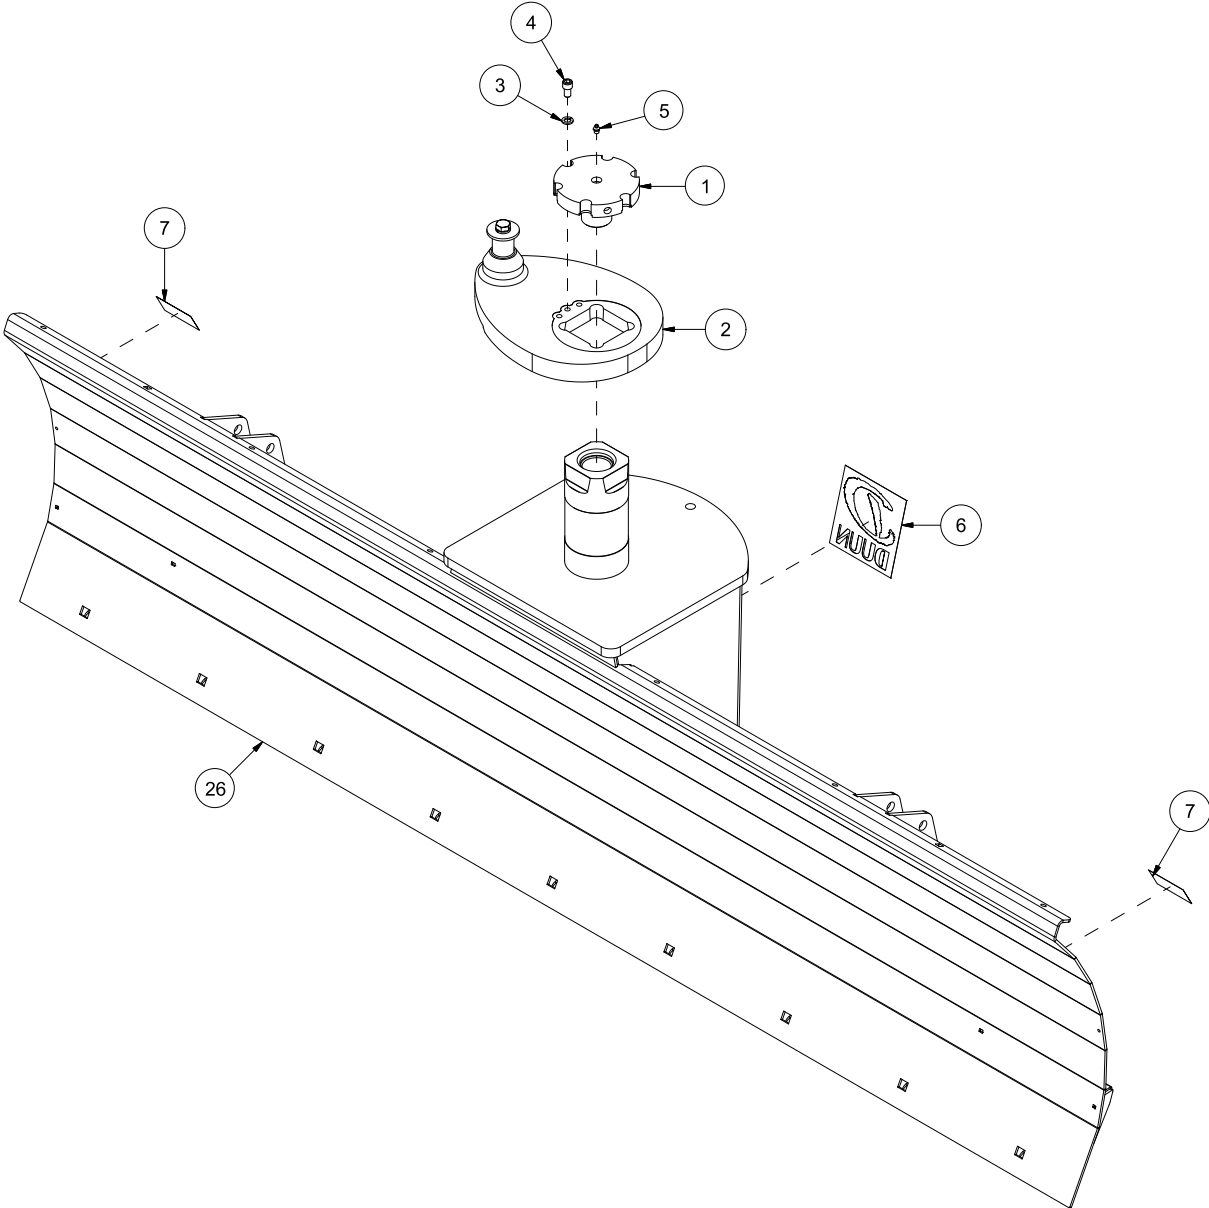

HTS275 Spare parts catalogue

Serial number: from 130001 | up to 150012

CONTENT.....	2
23528001 THREE POINT LINKAGE	4
23528002 DRAWBAR	6
23528003 SCRAPER BLADE.....	8
23528004 ROTATING CYLINDER OF SCRAPER BLADE.....	10
23528005 BOOM SWING CYLINDER	12
23528006 LEFT SIDE SUPPORT WHEEL 6".....	14
23528007 RIGHT SIDE SUPPORT WHEEL 6".....	16
23528008 SUPPORT WHEEL CYLINDER.....	18
23528009 WHEEL TURNBUCKLE	20
23528010 FLAT WEAR STEEL	22
23528011 WEAR STEEL LOCKING HEAD SCREWS	24
23528012 WEAR STEEL WEDGE BOLTS	26
23528013 BOLTS WITHOUT WHEEL/TURNBUCKLE WHEEL	28
23528014 ONE SIDE WHEEL CYLINDER BOLTS.....	30
23528015 PERFORATED WEAR STEEL	32
23528016 WEAR STEEL ICE SCRAPER.....	34
23528017 TWO SIDES WHEEL CYLINDER BOLTS	36
23528018 LEFT SIDE SUPPORT WHEEL 5".....	38
23528019 RIGHT SIDE SUPPORT WHEEL 5".....	40

Pos	Qty	Article no	Designation
1	2	2556142	Locking pin Ø10x40
2	2	2551730	Drawbar bolt cat. 2 Ø28x95
3	1	2935063	Sticker 68x40 CE
4	1	2935064	Sticker 90x48 Instruction manual
5	1	2935090	Sticker 90x48 Transportation position
6	1	12352057	Three-point linkage HTS
7	1	2422365	Hexagon screw M12x100 EIZn 8.8 DIN 933
8	3	2531069	Washer M12 EIZn DIN 125
9	2	2483611	Locking nut M12 EIZn DIN 985
10	1	12352023	Bolt Ø40
11	1	2422352	Hexagon screw M12x40 EIZn 8.8 DIN 933
12	1	12352022	Assembly bolt Ø40
23	2	2533095	Washer Ø26/45x4

Pos	Qty	Article no	Designation
1	1	1235192	Center screw
2	1	1235191	Rotation arm 286°
3	1	2534069	Spring washer M12 EIZn DIN 127
4	1	2472330	Hex cylinder screw M12x20 EIZn DIN 912
5	1	2478410	Grease nipple, straight 1/8"
6	1	2935150	Sticker Duun 160x160
7	2	2935089	Sticker 90x48 Risk of legs crushing
21	1	1238135	Washer Ø17/60x5
24	1	2534078	Spring washer M16 EIZn DIN 127
25	1	2422485	Hexagon screw M16x30 EIZn 8.8 DIN 933
26	1	12354001	Scraper blade HTS275